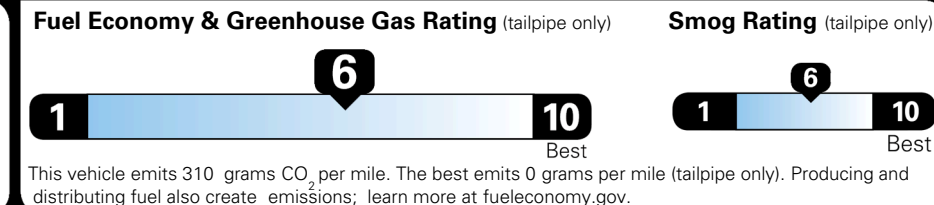

Actual results will vary for many reasons, including driving conditions and how you drive and maintain your vehicle. The average new vehicle gets 29 MPG and costs $8,500 to fuel over 5 years. Cost estimates are based on 15,000 miles per year at $ 3.30 per gallon. MPGe is miles per gasoline gallon equivalent. Vehicle emissions are a significant cause of climate change and smog.

fueleconomy.gov

Calculate personalized estimates and compare vehicles

GOVERNMENT 5-STAR SAFETY RATINGS

PARTS CONTENT INFORMATION

Overall Vehicle Score ★ ★ ★ ★ ★

Based on the combined rating of frontal, side and rollover. Should ONLY be compared to other vehicles of similar size and weight.

Frontal Driver ★ ★ ★ ★ ★

Crash Passenger ★ ★ ★ ★ ★

Based on the risk of injury in a frontal impact. Should ONLY be compared to other vehicles of similar size and weight.

Side Front seat ★ ★ ★ ★ ★

Crash Rear seat ★ ★ ★ ★ ★

Star ratings based on the risk of injury in a side impact.

Rollover ★ ★ ★ ★ ★

Star ratings based on the risk of rollover in a single-vehicle crash.

Star ratings range from 1 to 5 stars (★★★★★) with 5 being the highest.

Source: National Highway Traffic Safety Administration (NHTSA).

www.safercar.gov or 1-888-327-4236

Manufacturer's suggested retail price includes Manufacturer's recommended pre-delivery service. License and title fees, state and local taxes and other dealer installed options and accessories are not included in the manufacturer's suggested retail price.

FOR VEHICLES IN THIS CAR LINE U.S./CANADIAN PARTS CONTENT: 0 %

MAJOR SOURCES OF FOREIGN PARTS: KOREA: 90%

NOTE: PARTS CONTENT DOES NOT INCLUDE FINAL ASSEMBLY, DISTRIBUTION, OR OTHER NON-PARTS COSTS.

FOR THIS VEHICLE FINAL ASSEMBLY POINT: HWASUNG, KOREA

COUNTRY OF ORIGIN

ENGINE (MOTOR): KOREA

TRANSMISSION: KOREA