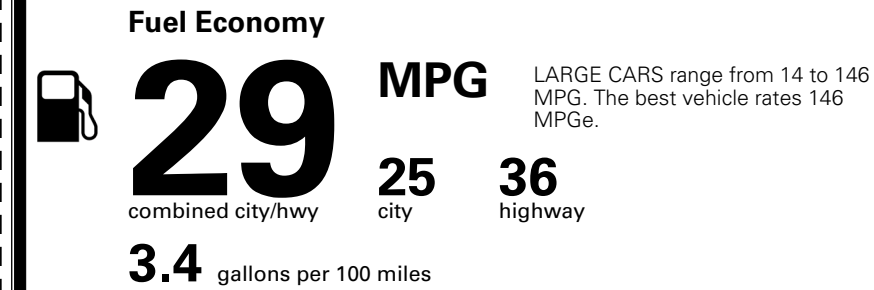

\$2,200.00

\$200.00
 \$350.00

\$ 31,240.00

\$ 1,245.00

\$ 32,485.00

EPA DOT Fuel Economy and Environment

Gasoline Vehicle

You save \$0
 in fuel costs over 5 years compared to the average new vehicle.