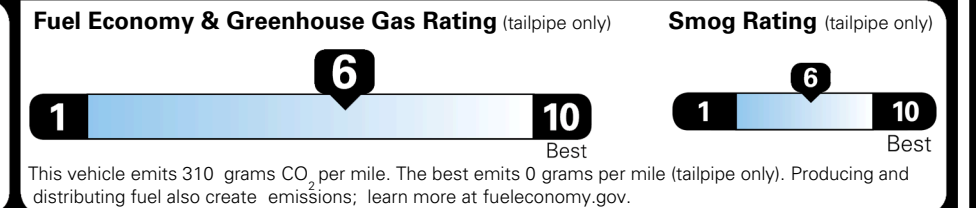

Actual results will vary for many reasons, including driving conditions and how you drive and maintain your vehicle. The average new vehicle gets 29 MPG and costs $8,500 to fuel over 5 years. Cost estimates are based on 15,000 miles per year at $ 3.30 per gallon. MPGe is miles per gasoline gallon equivalent. Vehicle emissions are a significant cause of climate change and smog.

fueleconomy.gov

Calculate personalized estimates and compare vehicles

GOVERNMENT 5-STAR SAFETY RATINGS

Overall Vehicle Score ★ ★ ★ ★ ★

Based on the combined rating of frontal, side and rollover. Should ONLY be compared to other vehicles of similar size and weight.

Frontal Driver ★ ★ ★ ★ ★

Crash Passenger ★ ★ ★ ★ ★

Based on the risk of injury in a frontal impact. Should ONLY be compared to other vehicles of similar size and weight.

Side Front seat ★ ★ ★ ★ ★

Crash Rear seat ★ ★ ★ ★ ★

Star ratings based on the risk of injury in a side impact.

Rollover ★ ★ ★ ★ ★

Star ratings based on the risk of rollover in a single-vehicle crash.

Star ratings range from 1 to 5 stars (★★★★★) with 5 being the highest.

Source: National Highway Traffic Safety Administration (NHTSA).

www.safercar.gov or 1-888-327-4236

Manufacturer's suggested retail price includes Manufacturer's recommended pre-delivery service. License and title fees, state and local taxes and other dealer installed options and accessories are not included in the manufacturer's suggested retail price.

PARTS CONTENT INFORMATION

FOR VEHICLES IN THIS CAR LINE U.S./CANADIAN PARTS CONTENT: 0 %

MAJOR SOURCES OF FOREIGN PARTS: KOREA: 90%

NOTE: PARTS CONTENT DOES NOT INCLUDE FINAL ASSEMBLY, DISTRIBUTION, OR OTHER NON-PARTS COSTS.

FOR THIS VEHICLE FINAL ASSEMBLY POINT: HWASUNG, KOREA

COUNTRY OF ORIGIN ENGINE (MOTOR): KOREA

TRANSMISSION: KOREA