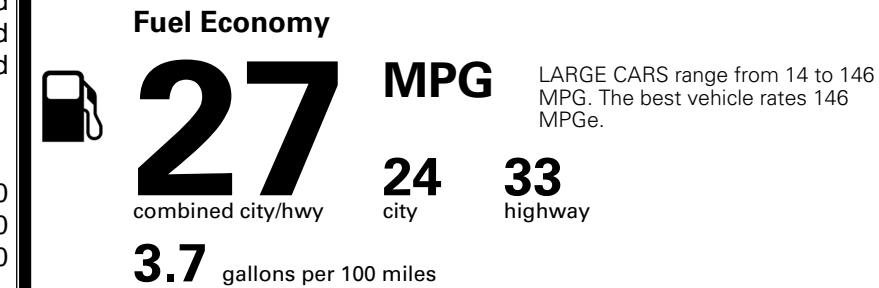

\$ 30,090.00

Included
 Included
 Included

\$695.00
 \$295.00
 \$2,200.00

\$200.00
 \$350.00

MSRP INCLUDING OPTIONS

\$ 33,830.00

INLAND FREIGHT AND HANDLING

\$ 1,245.00

TOTAL MANUFACTURER'S SUGGESTED RETAIL PRICE ▶

\$ 35,075.00

TOTAL ADDITIONAL WEIGHT: 8.7

EPA DOT Fuel Economy and Environment

Annual fuel cost
\$1,850

Actual results will vary for many reasons, including driving conditions and how you drive and maintain your vehicle. The average new vehicle gets 29 MPG and costs \$8,500 to fuel over 5 years. Cost estimates are based on 15,000 miles per year at \$ 3.30 per gallon. MPGe is miles per gasoline gallon equivalent. Vehicle emissions are a significant cause of climate change and smog.