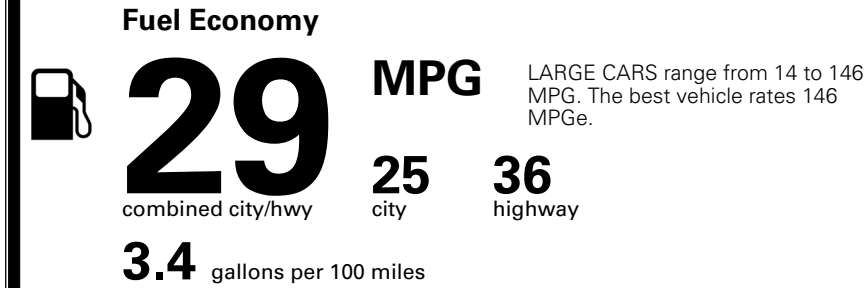

EPA DOT Fuel Economy and Environment

Gasoline Vehicle

You save $0
in fuel costs over 5 years compared to the average new vehicle.

Annual fuel cost $1,700