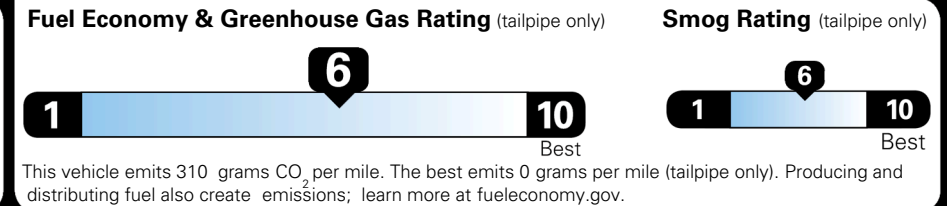

Actual results will vary for many reasons, including driving conditions and how you drive and maintain your vehicle. The average new vehicle gets 29 MPG and costs $8,500 to fuel over 5 years. Cost estimates are based on 15,000 miles per year at $ 3.30 per gallon. MPGe is miles per gasoline gallon equivalent. Vehicle emissions are a significant cause of climate change and smog.

fueleconomy.gov

Calculate personalized estimates and compare vehicles

GOVERNMENT 5-STAR SAFETY RATINGS

Overall Vehicle Score ★★★★★

Based on the combined rating of frontal, side and rollover. Should ONLY be compared to other vehicles of similar size and weight.

Frontal Driver ★★★★★

Crash Passenger ★★★★★

Based on the risk of injury in a frontal impact. Should ONLY be compared to other vehicles of similar size and weight.

Side Front seat ★★★★★

Crash Rear seat ★★★★★

Star ratings based on the risk of injury in a side impact.

Rollover ★★★★★

Star ratings based on the risk of rollover in a single-vehicle crash.

Star ratings range from 1 to 5 stars (★★★★★) with 5 being the highest.

Source: National Highway Traffic Safety Administration (NHTSA).

www.safercar.gov or 1-888-327-4236

Manufacturer's suggested retail price includes Manufacturer's recommended pre-delivery service. License and title fees, state and local taxes and other dealer installed options and accessories are not included in the manufacturer's suggested retail price.

PARTS CONTENT INFORMATION

FOR VEHICLES IN THIS CAR LINE U.S./CANADIAN PARTS CONTENT: 0 %

MAJOR SOURCES OF FOREIGN PARTS: KOREA: 90%

NOTE: PARTS CONTENT DOES NOT INCLUDE FINAL ASSEMBLY, DISTRIBUTION, OR OTHER NON-PARTS COSTS.

FOR THIS VEHICLE FINAL ASSEMBLY POINT: HWASUNG, KOREA

COUNTRY OF ORIGIN

ENGINE (MOTOR): KOREA

TRANSMISSION: KOREA