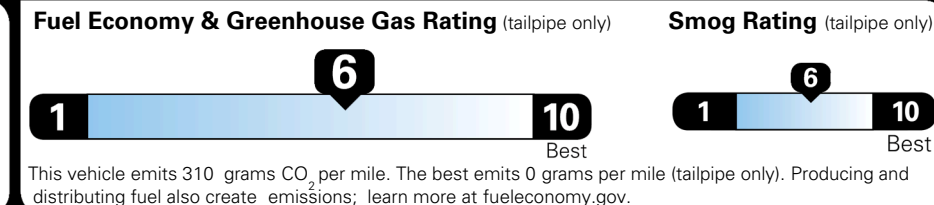

EPA DOT Fuel Economy and Environment

Gasoline Vehicle

You save \$0
 in fuel costs over 5 years compared to the average new vehicle.

Annual fuel cost **\$1,700**

Actual results will vary for many reasons, including driving conditions and how you drive and maintain your vehicle. The average new vehicle gets 29 MPG and costs \$8,500 to fuel over 5 years. Cost estimates are based on 15,000 miles per year at \$ 3.30 per gallon. MPGe is miles per gasoline gallon equivalent. Vehicle emissions are a significant cause of climate change and smog.