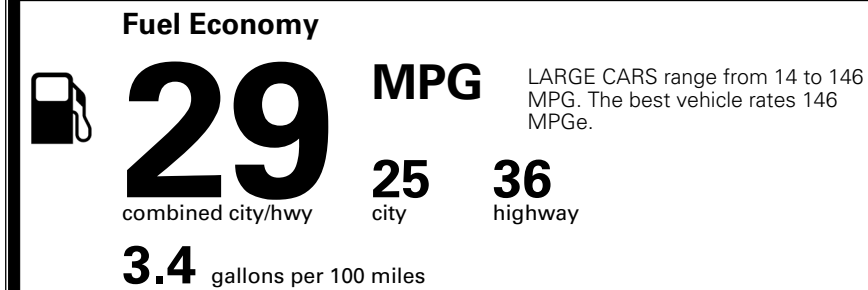

EPA DOT Fuel Economy and Environment

Gasoline Vehicle

You save \$0
 in fuel costs over 5 years compared to the average new vehicle.

Annual fuel cost **\$1,700**

Actual results will vary for many reasons, including driving conditions and how you drive and maintain your vehicle. The average new vehicle gets 29 MPG and costs \$8,500 to fuel over 5 years. Cost estimates are based on 15,000 miles per year at \$ 3.30 per gallon. MPGe is miles per gasoline gallon equivalent. Vehicle emissions are a significant cause of climate change and smog.