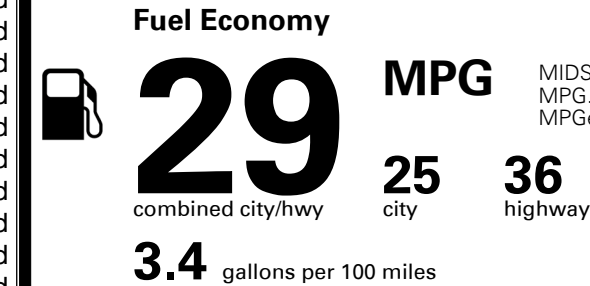

EPA DOT Fuel Economy and Environment

Gasoline Vehicle

MIDSIZE CARS range from 15 to 140 MPG. The best vehicle rates 140 MPGe.

You save $500
in fuel costs over 5 years compared to the average new vehicle.

Annual fuel cost $1,800