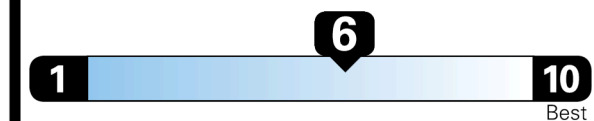

Gasoline Vehicle

MIDSIZE CARS range from 15 to 140 MPG. The best vehicle rates 140 MPGe.

You save \$500
 in fuel costs over 5 years compared to the average new vehicle.

Annual fuel cost \$1,800

Fuel Economy & Greenhouse Gas Rating (tailpipe only)