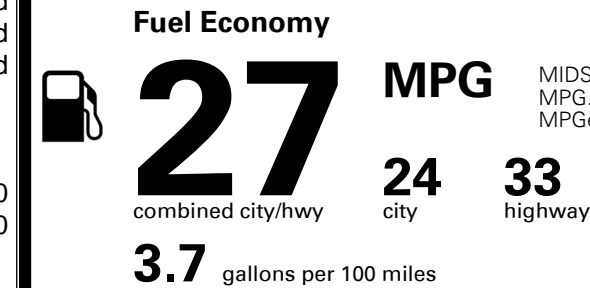

\$ 29,590.00

Included
 Included
 Included

\$100.00
 \$185.00

MSRP INCLUDING OPTIONS

\$ 29,875.00

INLAND FREIGHT AND HANDLING

\$ 1,155.00

TOTAL MANUFACTURER'S SUGGESTED RETAIL PRICE ▶

\$ 31,030.00

TOTAL ADDITIONAL WEIGHT: 22.1

EPA DOT Fuel Economy and Environment

Gasoline Vehicle

MIDSIZE CARS range from 15 to 140 MPG. The best vehicle rates 140 MPGe.

You spend \$250 more in fuel costs over 5 years compared to the average new vehicle.