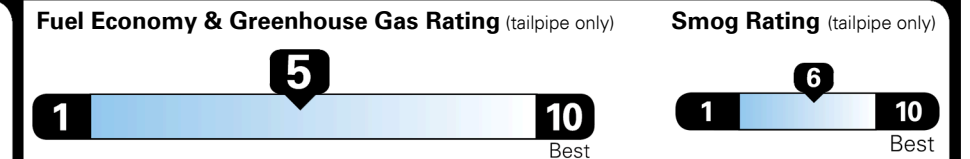

This vehicle emits 329 grams CO₂ per mile. The best emits 0 grams per mile (tailpipe only). Producing and distributing fuel also create emissions; learn more at fueleconomy.gov.

Actual results will vary for many reasons, including driving conditions and how you drive and maintain your vehicle. The average new vehicle gets 28 MPG and costs $9,500 to fuel over 5 years. Cost estimates are based on 15,000 miles per year at $ 3.50 per gallon. MPGe is miles per gasoline gallon equivalent. Vehicle emissions are a significant cause of climate change and smog.

fueleconomy.gov

Calculate personalized estimates and compare vehicles

GOVERNMENT 5-STAR SAFETY RATINGS

Overall Vehicle Score Not Rated

Based on the combined rating of frontal, side and rollover. Should ONLY be compared to other vehicles of similar size and weight.

Frontal	Driver	Not Rated
Crash	Passenger	Not Rated

Based on the risk of injury in a frontal impact. Should ONLY be compared to other vehicles of similar size and weight.

Side	Front seat	Not Rated
Crash	Rear seat	Not Rated

Star ratings based on the risk of injury in a side impact.

Rollover Not Rated

Star ratings based on the risk of rollover in a single-vehicle crash.

Star ratings range from 1 to 5 stars (★★★★★) with 5 being the highest.

Source: National Highway Traffic Safety Administration (NHTSA).

www.safercar.gov or 1-888-327-4236

Manufacturer's suggested retail price includes Manufacturer's recommended pre-delivery service. License and title fees, state and local taxes and other dealer installed options and accessories are not included in the manufacturer's suggested retail price.

PARTS CONTENT INFORMATION

FOR VEHICLES IN THIS CAR LINE U.S./CANADIAN PARTS CONTENT: 0 %

MAJOR SOURCES OF FOREIGN PARTS: KOREA: 95%

NOTE: PARTS CONTENT DOES NOT INCLUDE FINAL ASSEMBLY, DISTRIBUTION, OR OTHER NON-PARTS COSTS.

FOR THIS VEHICLE FINAL ASSEMBLY POINT: HWASUNG, KOREA

COUNTRY OF ORIGIN

ENGINE (MOTOR): KOREA

TRANSMISSION: KOREA