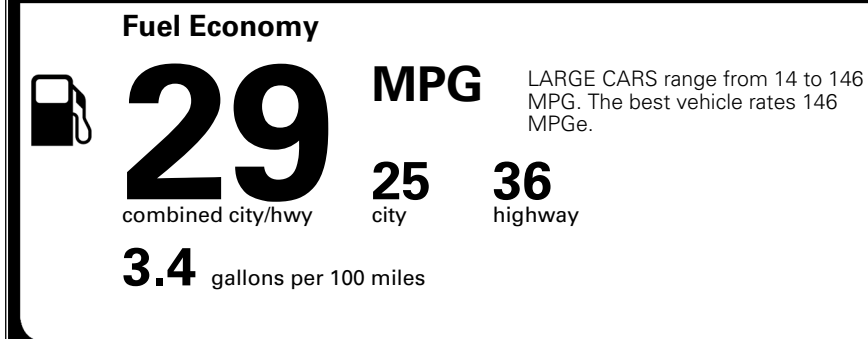

EPA DOT Fuel Economy and Environment

Gasoline Vehicle

You save $0
in fuel costs over 5 years compared to the average new vehicle.

Annual fuel cost $1,700