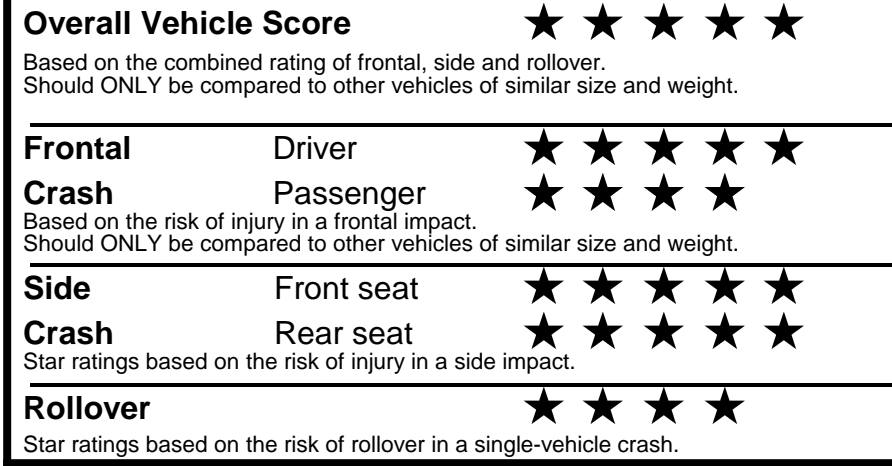

GOVERNMENT 5-STAR SAFETY RATINGS

PARTS CONTENT INFORMATION

FOR VEHICLES IN THIS CAR LINE U.S./CANADIAN PARTS CONTENT: 0 %

MAJOR SOURCES OF FOREIGN PARTS: KOREA: 90%

NOTE: PARTS CONTENT DOES NOT INCLUDE FINAL ASSEMBLY, DISTRIBUTION, OR OTHER NON-PARTS COSTS.

Star ratings range from 1 to 5 stars (★★★★★) with 5 being the highest. Source: National Highway Traffic Safety Administration (NHTSA). www.safercar.gov or 1-888-327-4236

FOR THIS VEHICLE FINAL ASSEMBLY POINT: HWASUNG, KOREA

COUNTRY OF ORIGIN ENGINE (MOTOR): KOREA

TRANSMISSION: KOREA

Manufacturer's suggested retail price includes Manufacturer's recommended pre-delivery service. License and title fees, state and local taxes and other dealer installed options and accessories are not included in the manufacturer's suggested retail price.