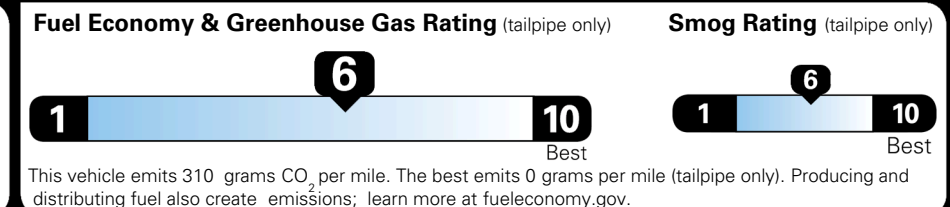

TOTAL ADDITIONAL WEIGHT: 8.7

EPA DOT Fuel Economy and Environment

Gasoline Vehicle

You save \$0
 in fuel costs over 5 years compared to the average new vehicle.

Annual fuel cost \$1,700

Actual results will vary for many reasons, including driving conditions and how you drive and maintain your vehicle. The average new vehicle gets 29 MPG and costs \$8,500 to fuel over 5 years. Cost estimates are based on 15,000 miles per year at \$ 3.30 per gallon. MPGe is miles per gasoline gallon equivalent. Vehicle emissions are a significant cause of climate change and smog.