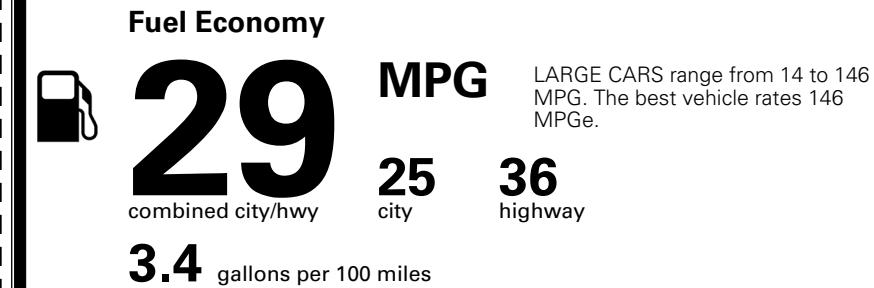

\$495.00
 \$295.00
 \$200.00
 \$60.00

\$ 29,540.00

\$ 1,245.00

\$ 30,785.00

EPA DOT Fuel Economy and Environment

Gasoline Vehicle

You save \$0
 in fuel costs over 5 years compared to the average new vehicle.