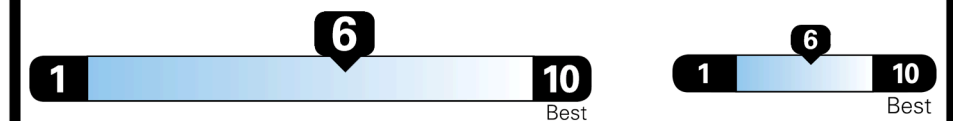

Fuel Economy & Greenhouse Gas Rating (tailpipe only) Smog Rating (tailpipe only)

This vehicle emits 310 grams CO₂ per mile. The best emits 0 grams per mile (tailpipe only). Producing and distributing fuel also create emissions; learn more at fueleconomy.gov.

Actual results will vary for many reasons, including driving conditions and how you drive and maintain your vehicle. The average new vehicle gets 29 MPG and costs $8,500 to fuel over 5 years. Cost estimates are based on 15,000 miles per year at $ 3.30 per gallon. MPGe is miles per gasoline gallon equivalent. Vehicle emissions are a significant cause of climate change and smog.

fueleconomy.gov

Calculate personalized estimates and compare vehicles