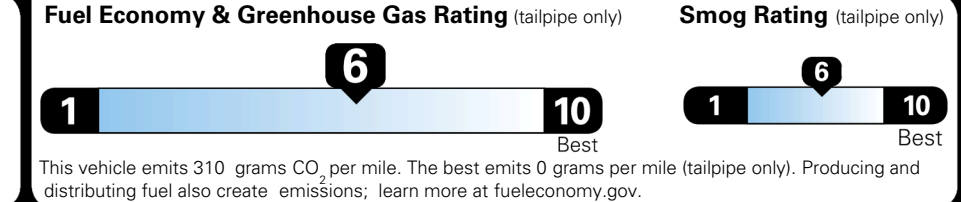

EPA DOT Fuel Economy and Environment

Gasoline Vehicle

You save \$0
 in fuel costs over 5 years compared to the average new vehicle.

Annual fuel cost \$1,700

Actual results will vary for many reasons, including driving conditions and how you drive and maintain your vehicle. The average new vehicle gets 29 MPG and costs \$8,500 to fuel over 5 years. Cost estimates are based on 15,000 miles per year at \$ 3.30 per gallon. MPGe is miles per gasoline gallon equivalent. Vehicle emissions are a significant cause of climate change and smog.