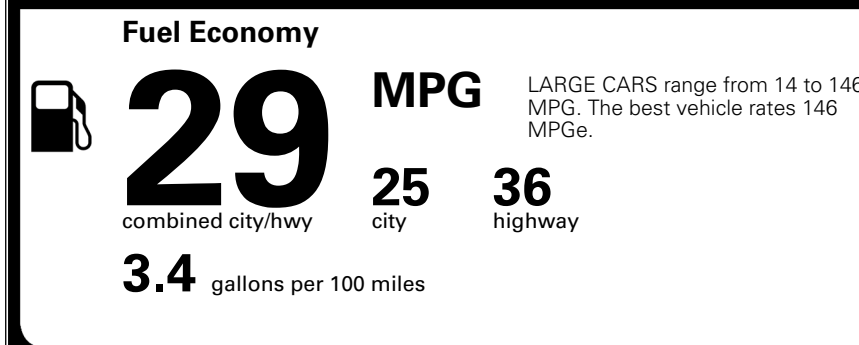

\$ 1,245.00

TOTAL MANUFACTURER'S SUGGESTED RETAIL PRICE ▶

\$ 33,180.00

TOTAL ADDITIONAL WEIGHT: 8.7

*Additional terms and conditions apply.
 **Kia Connect may be currently unavailable for some Model Year 2022 and newer vehicles sold or purchased in Massachusetts; please see owners.kia.com for more information.
 NOTE: When you purchase this vehicle, Kia America, Inc. collects personal information you provide to the dealership. For information on our collection and use of personal information and your rights, please see our Privacy Policy on www.kia.com.

EPA DOT Fuel Economy and Environment

Gasoline Vehicle

You save \$0
 in fuel costs over 5 years compared to the average new vehicle.

Annual fuel cost \$1,700

Actual results will vary for many reasons, including driving conditions and how you drive and maintain your vehicle. The average new vehicle gets 29 MPG and costs \$8,500 to fuel over 5 years. Cost estimates are based on 15,000 miles per year at \$ 3.30 per gallon. MPGe is miles per gasoline gallon equivalent. Vehicle emissions are a significant cause of climate change and smog.