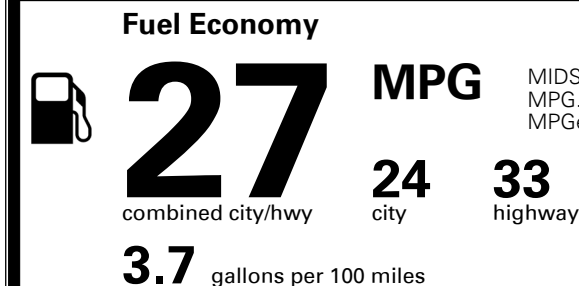

EPA DOT Fuel Economy and Environment

Gasoline Vehicle