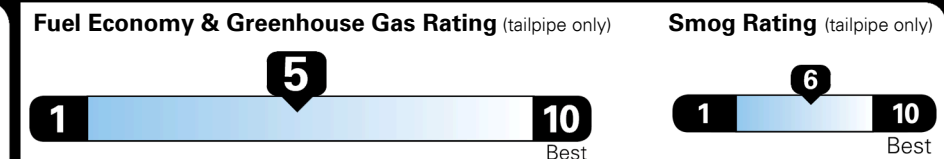

EPA DOT Fuel Economy and Environment

Gasoline Vehicle

You spend \$250 more in fuel costs over 5 years compared to the average new vehicle.

Annual fuel cost \$1,950

This vehicle emits 329 grams CO₂ per mile. The best emits 0 grams per mile (tailpipe only). Producing and distributing fuel also create emissions; learn more at fueleconomy.gov.