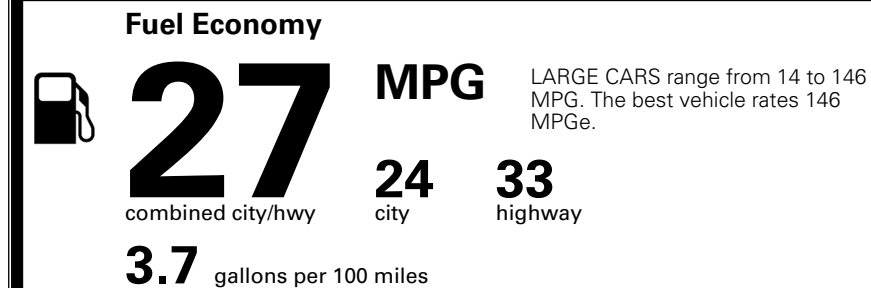

EPA DOT Fuel Economy and Environment

Gasoline Vehicle

You spend
$750
more in fuel costs
over 5 years
compared to the
average new vehicle.

Annual fuel cost
$1,850