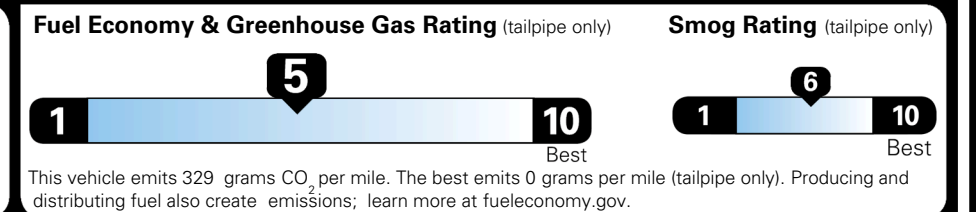

\$ 32,180.00

TOTAL ADDITIONAL WEIGHT: 8.7

EPA DOT Fuel Economy and Environment

Gasoline Vehicle

You spend \$750 more in fuel costs over 5 years compared to the average new vehicle.

Annual fuel cost \$1,850