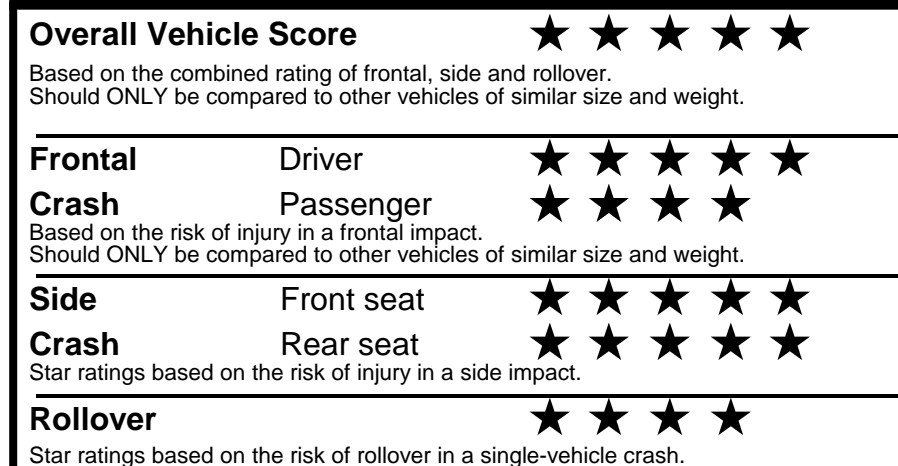

fueleconomy.gov
 Calculate personalized estimates and compare vehicles

Smartphone QR Code

GOVERNMENT 5-STAR SAFETY RATINGS

PARTS CONTENT INFORMATION

FOR VEHICLES IN THIS CAR LINE U.S./CANADIAN PARTS CONTENT: 0 %