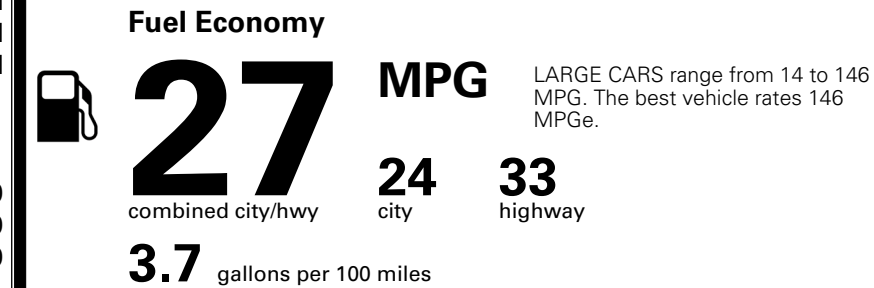

\$ 30,090.00

Included
 Included
 Included

\$295.00
 \$200.00
 \$350.00

MSRP INCLUDING OPTIONS

\$ 30,935.00

INLAND FREIGHT AND HANDLING

\$ 1,245.00

TOTAL MANUFACTURER'S SUGGESTED RETAIL PRICE ▶

\$ 32,180.00

TOTAL ADDITIONAL WEIGHT: 8.7

EPA DOT Fuel Economy and Environment

Gasoline Vehicle

You spend \$750 more in fuel costs over 5 years compared to the average new vehicle.

Annual fuel cost \$1,850