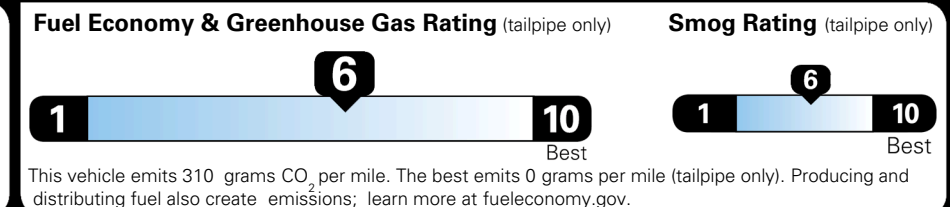

\$495.00
 \$200.00
 \$350.00

\$ 29,535.00

\$ 1,245.00

\$ 30,780.00

EPA DOT Fuel Economy and Environment

Gasoline Vehicle

You save \$0
 in fuel costs over 5 years compared to the average new vehicle.

Annual fuel cost \$1,700