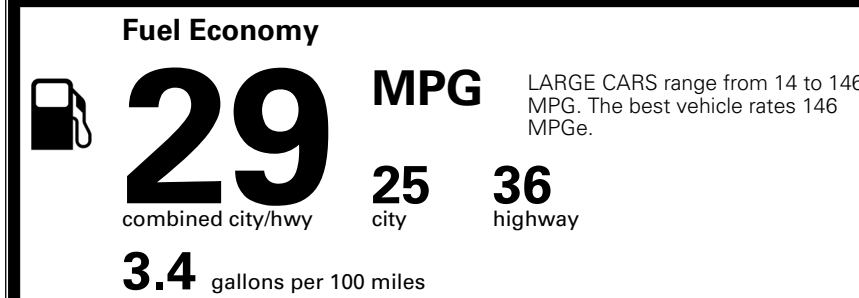

\$495.00
 \$200.00
 \$350.00

\$ 29,535.00

\$ 1,245.00

\$ 30,780.00

EPA DOT Fuel Economy and Environment

Gasoline Vehicle

You save \$0
 in fuel costs over 5 years compared to the average new vehicle.

Annual fuel cost \$1,700