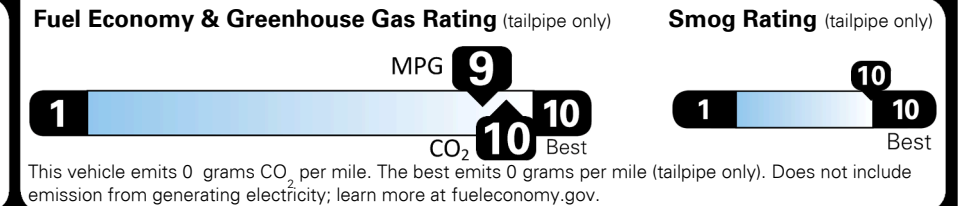

Actual results will vary for many reasons, including driving conditions and how you drive and maintain your vehicle. The average new vehicle gets 28 MPG and costs $9,750 to fuel over 5 years. Cost estimates are based on 15,000 miles per year at $0.15 per kW-hr. MPGe is miles per gasoline gallon equivalent. Vehicle emissions are a significant cause of global warming and smog.

fueleconomy.gov

Calculate personalized estimates and compare vehicles

GOVERNMENT 5-STAR SAFETY RATINGS

Overall Vehicle Score	Not Rated	
Based on the combined rating of frontal, side and rollover. Should ONLY be compared to other vehicles of similar size and weight.		
Frontal Crash	Driver	Not Rated
	Passenger	Not Rated
Based on the risk of injury in a frontal impact. Should ONLY be compared to other vehicles of similar size and weight.		
Side Crash	Front seat	Not Rated
	Rear seat	Not Rated
Star ratings based on the risk of injury in a side impact.		
Rollover	Not Rated	
Star ratings based on the risk of rollover in a single-vehicle crash.		

Star ratings range from 1 to 5 stars (★★★★★) with 5 being the highest.
Source: National Highway Traffic Safety Administration (NHTSA).
www.safercar.gov or 1-888-327-4236

Manufacturer's suggested retail price includes Manufacturer's recommended pre-delivery service. License and title fees, state and local taxes and other dealer installed options and accessories are not included in the manufacturer's suggested retail price.

PARTS CONTENT INFORMATION

FOR VEHICLES IN THIS CAR LINE U.S./CANADIAN PARTS CONTENT: 1 %

MAJOR SOURCES OF FOREIGN PARTS: KOREA: 95%

NOTE: PARTS CONTENT DOES NOT INCLUDE FINAL ASSEMBLY, DISTRIBUTION, OR OTHER NON-PARTS COSTS.

FOR THIS VEHICLE FINAL ASSEMBLY POINT: GWANGMYEONG, KOREA

COUNTRY OF ORIGIN

ENGINE: KOREA
TRANSMISSION: KOREA