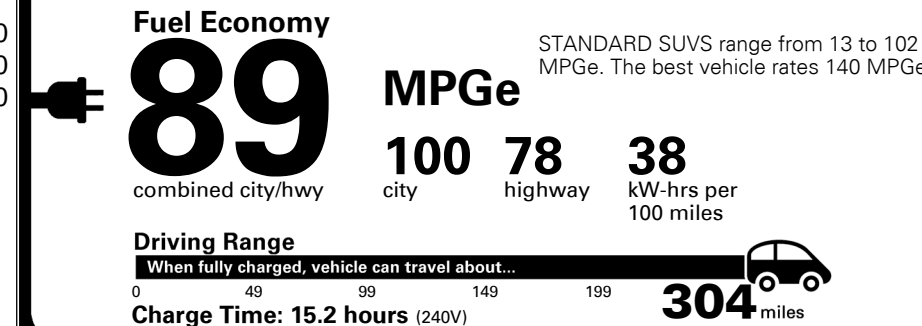

EXTERIOR
19" Alloy Wheels
Smart Power Liftgate
LED Headlights w/ Auto Light Control
Power Folding Heated Mirrors w/ LED Turn Signals
Rear Privacy Glass and Rear Spoiler
Tire Mobility Kit (Spare Tire Not Included)

WARRANTY
10 Year/100,000 Mile Limited Powertrain Warranty
10 Year/100,000 Mile Limited Battery Warranty
5 Year/60,000 Mile Limited Basic Warranty
5 Year/60,000 Mile Roadside Assistance

*Additional terms and conditions apply.
**Kia Connect may be currently unavailable for Model Year 2022 and newer vehicles sold or purchased in Massachusetts; please see owners.kia.com for updates on availability.
NOTE: When you purchase this vehicle, Kia America, Inc. collects personal information you provide to the dealership. For information on our collection and use of personal information and your rights, please see our Privacy Policy on www.kia.com.

MANUFACTURER'S SUGGESTED RETAIL PRICE ▶ $ 59,200.00

ADDITIONAL INSTALLED EQUIPMENT:
(In addition to or in place of standard features)
Carpeted Floor Mats (6-Passenger) $225.00
Cargo Net $55.00
Cargo Tray, Folding $115.00

MSRP INCLUDING OPTIONS $ 59,595.00

INLAND FREIGHT AND HANDLING $ 1,495.00

TOTAL MANUFACTURER'S SUGGESTED RETAIL PRICE ▶ $ 61,090.00

TOTAL ADDITIONAL WEIGHT: 11.3

Most Dependable
Mass Market Brand
3 Years in a Row

EPA DOT Fuel Economy and Environment

Electric Vehicle

You save $5,500
in fuel costs over 5 years compared to the average new vehicle.

Annual fuel cost $850