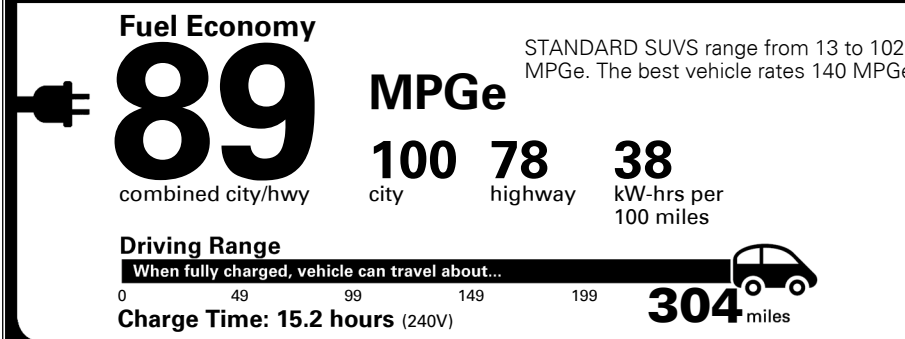

MANUFACTURER'S SUGGESTED RETAIL PRICE ▶

$ 59,200.00

ADDITIONAL INSTALLED EQUIPMENT:
(In addition to or in place of standard features)
Carpeted Floor Mats (6-Passenger) $225.00
Cargo Net $55.00
Cargo Tray, Folding $115.00

MSRP INCLUDING OPTIONS $ 59,595.00

INLAND FREIGHT AND HANDLING $ 1,495.00

TOTAL MANUFACTURER'S SUGGESTED RETAIL PRICE ▶ $ 61,090.00

TOTAL ADDITIONAL WEIGHT: 11.3

*Additional terms and conditions apply.
**Kia Connect may be currently unavailable for Model Year 2022 and newer vehicles sold or purchased in Massachusetts; please see owners.kia.com for updates on availability.
NOTE: When you purchase this vehicle, Kia America, Inc. collects personal information you provide to the dealership. For information on our collection and use of personal information and your rights, please see our Privacy Policy on www.kia.com.

Most Dependable
Mass Market Brand
3 Years in a Row

EPA DOT Fuel Economy and Environment

Electric Vehicle

You save $5,500
in fuel costs over 5 years compared to the average new vehicle.

Annual fuel cost $850