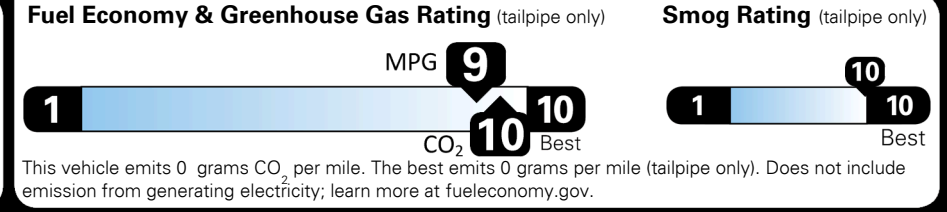

Actual results will vary for many reasons, including driving conditions and how you drive and maintain your vehicle. The average new vehicle gets 28 MPG and costs $9,750 to fuel over 5 years. Cost estimates are based on 15,000 miles per year at $0.15 per kW-hr. MPGe is miles per gasoline gallon equivalent. Vehicle emissions are a significant cause of global warming and smog.

fueleconomy.gov

Calculate personalized estimates and compare vehicles

GOVERNMENT 5-STAR SAFETY RATINGS

Overall Vehicle Score	Not Rated	
Based on the combined rating of frontal, side and rollover. Should ONLY be compared to other vehicles of similar size and weight.		
Frontal Crash	Driver	Not Rated
	Passenger	Not Rated
Based on the risk of injury in a frontal impact. Should ONLY be compared to other vehicles of similar size and weight.		
Side Crash	Front seat	Not Rated
	Rear seat	Not Rated
Star ratings based on the risk of injury in a side impact.		
Rollover	Not Rated	
Star ratings based on the risk of rollover in a single-vehicle crash.		

Star ratings range from 1 to 5 stars (★★★★★) with 5 being the highest.
Source: National Highway Traffic Safety Administration (NHTSA).
www.safercar.gov or 1-888-327-4236

Manufacturer's suggested retail price includes Manufacturer's recommended pre-delivery service. License and title fees, state and local taxes and other dealer installed options and accessories are not included in the manufacturer's suggested retail price.

PARTS CONTENT INFORMATION

FOR VEHICLES IN THIS CAR LINE U.S./CANADIAN PARTS CONTENT: 1 %

MAJOR SOURCES OF FOREIGN PARTS: KOREA: 95%

NOTE: PARTS CONTENT DOES NOT INCLUDE FINAL ASSEMBLY, DISTRIBUTION, OR OTHER NON-PARTS COSTS.

FOR THIS VEHICLE FINAL ASSEMBLY POINT: GWANGMYEONG, KOREA

COUNTRY OF ORIGIN ENGINE: KOREA
TRANSMISSION: KOREA