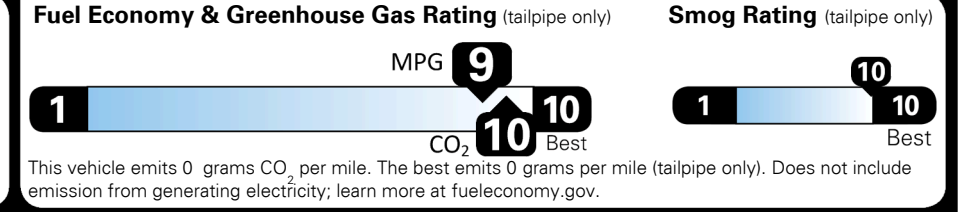

EPA DOT Fuel Economy and Environment

Electric Vehicle

You save \$5,000
 in fuel costs over 5 years compared to the average new vehicle.

Annual fuel cost \$950

Actual results will vary for many reasons, including driving conditions and how you drive and maintain your vehicle. The average new vehicle gets 28 MPG and costs \$9,750 to fuel over 5 years. Cost estimates are based on 15,000 miles per year at \$0.15 per kW-hr. MPGe is miles per gasoline gallon equivalent. Vehicle emissions are a significant cause of global warming and smog.