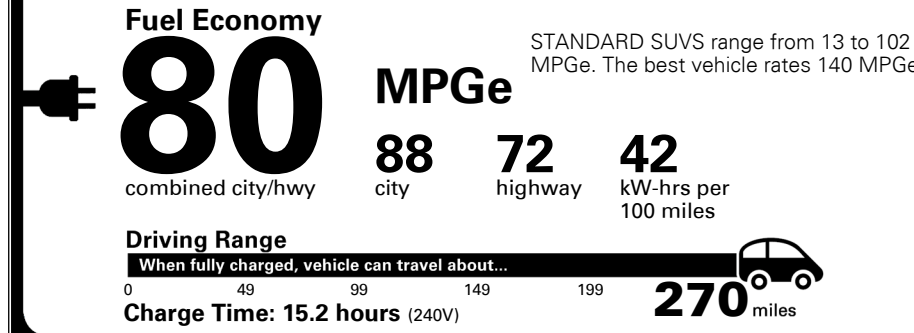

\$495.00
 \$2,000.00
 \$75.00
 \$225.00
 \$55.00
 \$115.00

MSRP INCLUDING OPTIONS

\$ 76,865.00

INLAND FREIGHT AND HANDLING

\$ 1,495.00

TOTAL MANUFACTURER'S SUGGESTED RETAIL PRICE ▶

\$ 78,360.00

TOTAL ADDITIONAL WEIGHT: 10.9

EPA DOT Fuel Economy and Environment

Electric Vehicle

You save \$5,000
 in fuel costs over 5 years compared to the average new vehicle.

Annual fuel cost \$950

Actual results will vary for many reasons, including driving conditions and how you drive and maintain your vehicle. The average new vehicle gets 28 MPG and costs \$9,750 to fuel over 5 years. Cost estimates are based on 15,000 miles per year at \$0.15 per kW-hr. MPGe is miles per gasoline gallon equivalent. Vehicle emissions are a significant cause of global warming and smog.