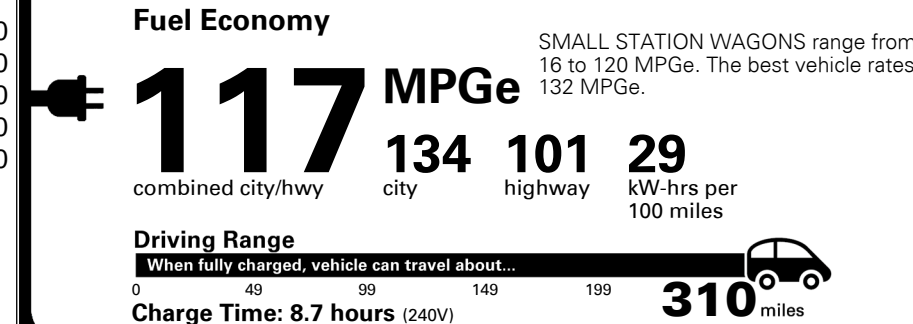

WARRANTY
10 Year/100,000 Mile Limited Powertrain Warranty
10 Year/100,000 Mile Limited Battery Warranty
5 Year/60,000 Mile Limited Basic Warranty
5 Year/60,000 Mile Roadside Assistance

MANUFACTURER'S SUGGESTED RETAIL PRICE ▶

$ 48,700.00

ADDITIONAL INSTALLED EQUIPMENT:
(In addition to or in place of standard features)

Snow White Pearl Paint	$495.00
Cargo Mat w/Luggage Board	$95.00
Carpeted Floor Mats	$175.00
Cargo Net	$55.00
Cargo Cover	$150.00

MSRP INCLUDING OPTIONS $ 49,670.00

INLAND FREIGHT AND HANDLING $ 1,325.00

TOTAL MANUFACTURER'S SUGGESTED RETAIL PRICE ▶ $ 50,995.00

TOTAL ADDITIONAL WEIGHT: 22.4

*Additional terms and conditions apply.
**Kia Connect may be currently unavailable for Model Year 2022 and newer vehicles sold or purchased in Massachusetts; please see owners.kia.com for updates on availability.
NOTE: When you purchase this vehicle, Kia America, Inc. collects personal information you provide to the dealership. For information on our collection and use of personal information and your rights, please see our Privacy Policy on www.kia.com.

Most Dependable
Mass Market Brand
3 Years in a Row

EPA DOT Fuel Economy and Environment

Electric Vehicle

You save $5,000
in fuel costs over 5 years compared to the average new vehicle.

Annual fuel cost $600