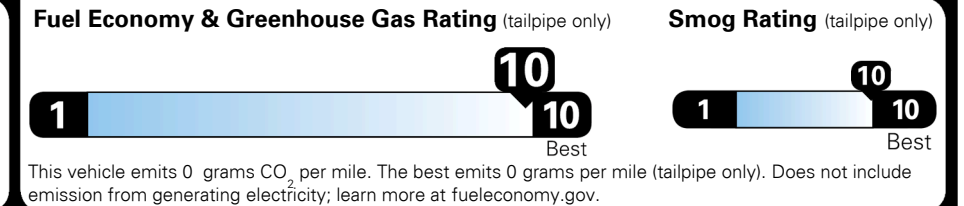

Actual results will vary for many reasons, including driving conditions and how you drive and maintain your vehicle. The average new vehicle gets 28 MPG and costs $8,000 to fuel over 5 years. Cost estimates are based on 15,000 miles per year at $0.14 per kW-hr. MPGe is miles per gasoline gallon equivalent. Vehicle emissions are a significant cause of global warming and smog.

fueleconomy.gov

Calculate personalized estimates and compare vehicles

GOVERNMENT 5-STAR SAFETY RATINGS

Overall Vehicle Score	Not Rated
Based on the combined rating of frontal, side and rollover. Should ONLY be compared to other vehicles of similar size and weight.	
Frontal Crash	Driver ★ ★ ★ ★ ★ Passenger ★ ★ ★ ★
Based on the risk of injury in a frontal impact. Should ONLY be compared to other vehicles of similar size and weight.	
Side Crash	Front seat ★ ★ ★ ★ ★ Rear seat ★ ★ ★ ★ ★
Star ratings based on the risk of injury in a side impact.	
Rollover	Not Rated
Star ratings based on the risk of rollover in a single-vehicle crash.	

Star ratings range from 1 to 5 stars (★★★★★) with 5 being the highest.
Source: National Highway Traffic Safety Administration (NHTSA).
www.safercar.gov or 1-888-327-4236

Manufacturer's suggested retail price includes Manufacturer's recommended pre-delivery service. License and title fees, state and local taxes and other dealer installed options and accessories are not included in the manufacturer's suggested retail price.

PARTS CONTENT INFORMATION

FOR VEHICLES IN THIS CAR LINE U.S./CANADIAN PARTS CONTENT: 1 %

MAJOR SOURCES OF FOREIGN PARTS: KOREA: 95%

NOTE: PARTS CONTENT DOES NOT INCLUDE FINAL ASSEMBLY, DISTRIBUTION, OR OTHER NON-PARTS COSTS.

FOR THIS VEHICLE FINAL ASSEMBLY POINT: HWASUNG, KOREA

COUNTRY OF ORIGIN

ENGINE: KOREA
TRANSMISSION: KOREA