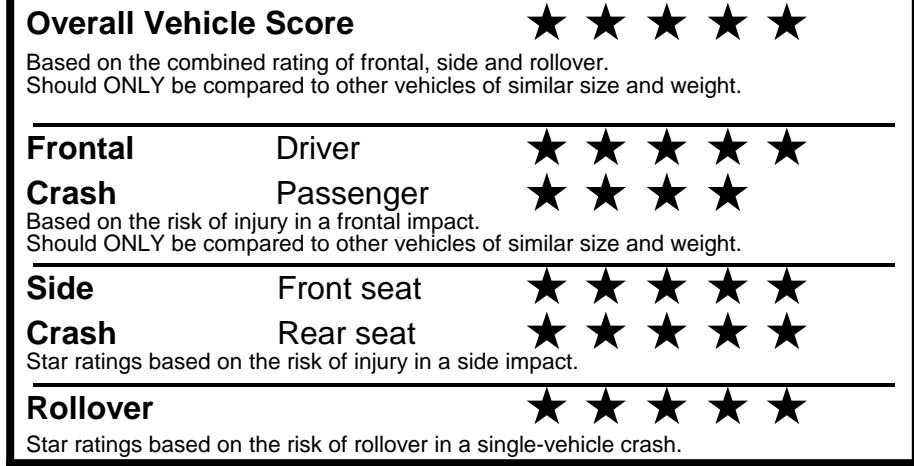

GOVERNMENT 5-STAR SAFETY RATINGS

PARTS CONTENT INFORMATION

FOR VEHICLES IN THIS CAR LINE U.S./CANADIAN PARTS CONTENT: 0 %

MAJOR SOURCES OF FOREIGN PARTS: KOREA: 95%

NOTE: PARTS CONTENT DOES NOT INCLUDE FINAL ASSEMBLY, DISTRIBUTION, OR OTHER NON-PARTS COSTS.

FOR THIS VEHICLE FINAL ASSEMBLY POINT: HWASUNG, KOREA

COUNTRY OF ORIGIN
ENGINE: KOREA
TRANSMISSION: KOREA

Star ratings range from 1 to 5 stars (★★★★★) with 5 being the highest.
Source: National Highway Traffic Safety Administration (NHTSA).
www.safercar.gov or 1-888-327-4236

Manufacturer's suggested retail price includes Manufacturer's recommended pre-delivery service. License and title fees, state and local taxes and other dealer installed options and accessories are not included in the manufacturer's suggested retail price.