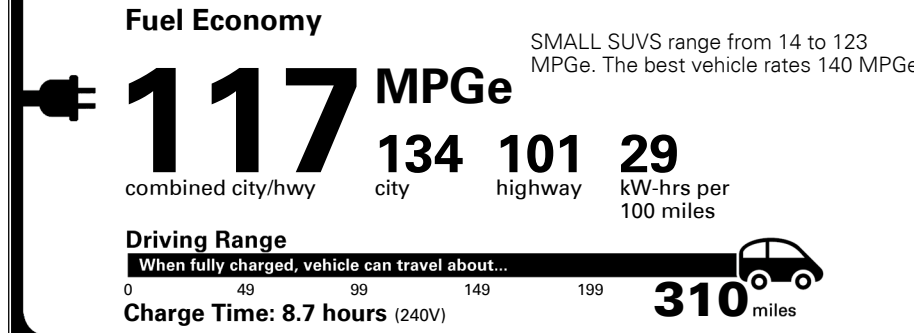

MSRP INCLUDING OPTIONS

\$ 49,370.00

INLAND FREIGHT AND HANDLING

\$ 1,325.00

**TOTAL MANUFACTURER'S SUGGESTED RETAIL PRICE ▶**

\$ 50,695.00

\*Additional terms and conditions apply.  
 \*\*Kia Connect may be currently unavailable for Model Year 2022 and newer vehicles sold or purchased in Massachusetts; please see owners.kia.com for updates on availability.  
 NOTE: When you purchase this vehicle, Kia America, Inc. collects personal information you provide to the dealership. For information on our collection and use of personal information and your rights, please see our Privacy Policy on www.kia.com.

TOTAL ADDITIONAL WEIGHT: 7.9

**EPA DOT Fuel Economy and Environment**

**Electric Vehicle**

**You save \$6,500**  
 in fuel costs over 5 years compared to the average new vehicle.

**Annual fuel cost \$650**