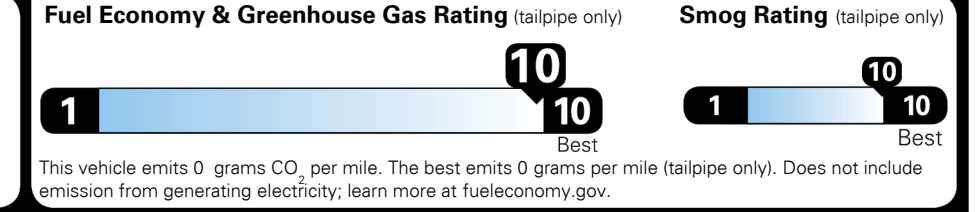

TOTAL ADDITIONAL WEIGHT: 7.9

**EPA DOT Fuel Economy and Environment**

**Electric Vehicle**

**You save \$6,500**  
 in fuel costs over 5 years compared to the average new vehicle.

**Annual fuel cost \$650**