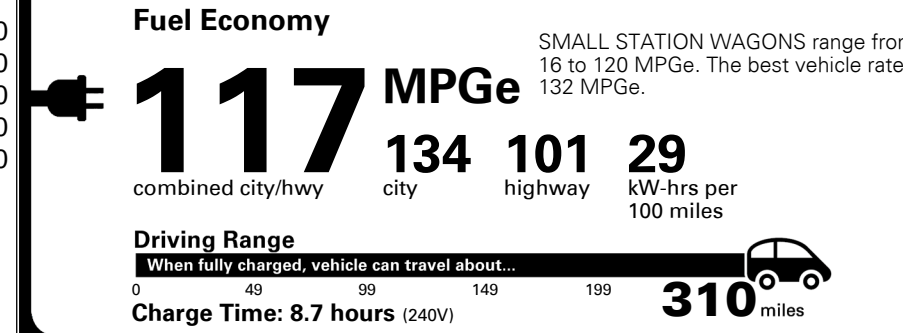

WARRANTY
10 Year/100,000 Mile Limited Powertrain Warranty
10 Year/100,000 Mile Limited Battery Warranty
5 Year/60,000 Mile Limited Basic Warranty
5 Year/60,000 Mile Roadside Assistance

MANUFACTURER'S SUGGESTED RETAIL PRICE ▶ $ 48,700.00

ADDITIONAL INSTALLED EQUIPMENT:
(In addition to or in place of standard features)

Aurora Black Pearl Paint	$495.00
Cargo Mat w/Luggage Board	$95.00
Carpeted Floor Mats	$175.00
Cargo Net	$55.00
Cargo Cover	$150.00

MSRP INCLUDING OPTIONS $ 49,670.00

INLAND FREIGHT AND HANDLING $ 1,325.00

TOTAL MANUFACTURER'S SUGGESTED RETAIL PRICE ▶ $ 50,995.00

TOTAL ADDITIONAL WEIGHT: 22.4

*Additional terms and conditions apply.
**Kia Connect may be currently unavailable for Model Year 2022 and newer vehicles sold or purchased in Massachusetts; please see owners.kia.com for updates on availability.
NOTE: When you purchase this vehicle, Kia America, Inc. collects personal information you provide to the dealership. For information on our collection and use of personal information and your rights, please see our Privacy Policy on www.kia.com.

Most Dependable
Mass Market Brand
3 Years in a Row

EPA DOT Fuel Economy and Environment

Electric Vehicle

You save $5,000
in fuel costs over 5 years compared to the average new vehicle.

Annual fuel cost $600