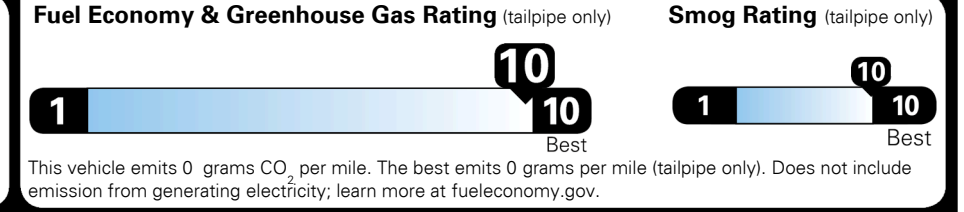

Actual results will vary for many reasons, including driving conditions and how you drive and maintain your vehicle. The average new vehicle gets 28 MPG and costs $8,000 to fuel over 5 years. Cost estimates are based on 15,000 miles per year at $0.14 per kW-hr. MPGe is miles per gasoline gallon equivalent. Vehicle emissions are a significant cause of global warming and smog.

fueleconomy.gov

Calculate personalized estimates and compare vehicles

GOVERNMENT 5-STAR SAFETY RATINGS

Overall Vehicle Score	Not Rated
Based on the combined rating of frontal, side and rollover. Should ONLY be compared to other vehicles of similar size and weight.	
Frontal Crash	Driver ★★★★★ Passenger ★★★★★
Based on the risk of injury in a frontal impact. Should ONLY be compared to other vehicles of similar size and weight.	
Side Crash	Front seat ★★★★★ Rear seat ★★★★★
Star ratings based on the risk of injury in a side impact.	
Rollover	Not Rated
Star ratings based on the risk of rollover in a single-vehicle crash.	

Star ratings range from 1 to 5 stars (★★★★★) with 5 being the highest.
Source: National Highway Traffic Safety Administration (NHTSA).
www.safercar.gov or 1-888-327-4236

Manufacturer's suggested retail price includes Manufacturer's recommended pre-delivery service. License and title fees, state and local taxes and other dealer installed options and accessories are not included in the manufacturer's suggested retail price.

PARTS CONTENT INFORMATION

FOR VEHICLES IN THIS CAR LINE U.S./CANADIAN PARTS CONTENT: 1 %

MAJOR SOURCES OF FOREIGN PARTS: KOREA: 95%

NOTE: PARTS CONTENT DOES NOT INCLUDE FINAL ASSEMBLY, DISTRIBUTION, OR OTHER NON-PARTS COSTS.

FOR THIS VEHICLE FINAL ASSEMBLY POINT: HWASUNG, KOREA

COUNTRY OF ORIGIN ENGINE: KOREA
TRANSMISSION: KOREA