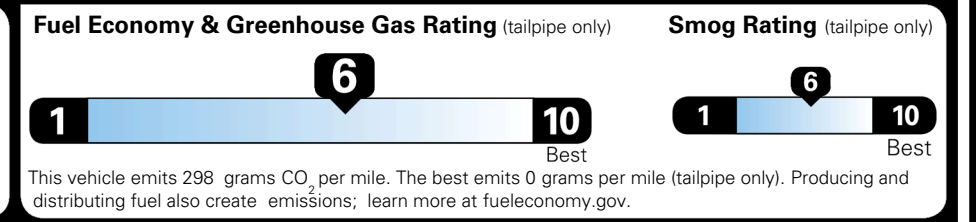

Actual results will vary for many reasons, including driving conditions and how you drive and maintain your vehicle. The average new vehicle gets 29 MPG and costs $8,000 to fuel over 5 years. Cost estimates are based on 15,000 miles per year at $ 3.10 per gallon. MPGe is miles per gasoline gallon equivalent. Vehicle emissions are a significant cause of climate change and smog.

fueleconomy.gov

Calculate personalized estimates and compare vehicles

GOVERNMENT 5-STAR SAFETY RATINGS

Overall Vehicle Score	Not Rated	
Based on the combined rating of frontal, side and rollover. Should ONLY be compared to other vehicles of similar size and weight.		
Frontal	Driver	Not Rated
Crash	Passenger	Not Rated
Based on the risk of injury in a frontal impact. Should ONLY be compared to other vehicles of similar size and weight.		
Side	Front seat	Not Rated
Crash	Rear seat	Not Rated
Star ratings based on the risk of injury in a side impact.		
Rollover	Not Rated	
Star ratings based on the risk of rollover in a single-vehicle crash.		

Star ratings range from 1 to 5 stars (★★★★★) with 5 being the highest.
Source: National Highway Traffic Safety Administration (NHTSA).
www.safercar.gov or 1-888-327-4236

Manufacturer's suggested retail price includes Manufacturer's recommended pre-delivery service. License and title fees, state and local taxes and other dealer installed options and accessories are not included in the manufacturer's suggested retail price.

PARTS CONTENT INFORMATION

FOR VEHICLES IN THIS CAR LINE U.S./CANADIAN PARTS CONTENT: 0 %

MAJOR SOURCES OF FOREIGN PARTS: KOREA: 90%

NOTE: PARTS CONTENT DOES NOT INCLUDE FINAL ASSEMBLY, DISTRIBUTION, OR OTHER NON-PARTS COSTS.

FOR THIS VEHICLE FINAL ASSEMBLY POINT: GWANGJU, KOREA

COUNTRY OF ORIGIN ENGINE (MOTOR): KOREA
TRANSMISSION: KOREA

*Additional terms and conditions apply.
**Kia Connect may be currently unavailable for some Model Year 2022 and newer vehicles sold or purchased in Massachusetts; please see owners.kia.com for more information.
NOTE: When you purchase this vehicle, Kia America, Inc. collects personal information you provide to the dealership. For information on our collection and use of personal information and your rights, please see our Privacy Policy on www.kia.com.