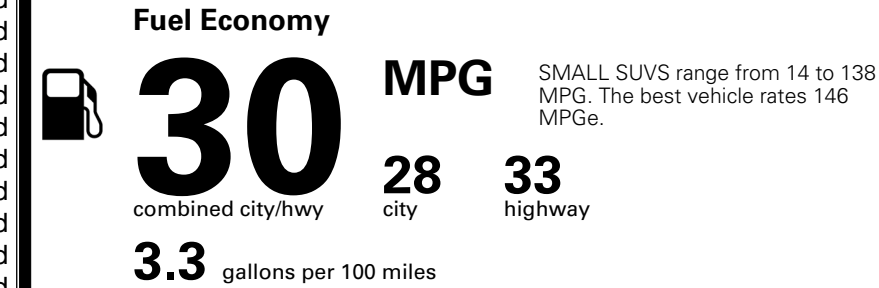

INLAND FREIGHT AND HANDLING

\$ 1,495.00

TOTAL MANUFACTURER'S SUGGESTED RETAIL PRICE ▶

\$ 29,885.00

TOTAL ADDITIONAL WEIGHT:

EPA DOT Fuel Economy and Environment

Gasoline Vehicle

You save \$250
 in fuel costs over 5 years compared to the average new vehicle.