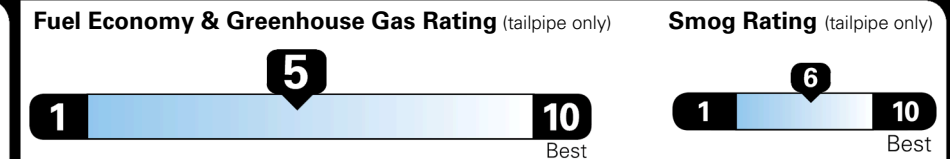

This vehicle emits 319 grams CO₂ per mile. The best emits 0 grams per mile (tailpipe only). Producing and distributing fuel also create emissions; learn more at fueleconomy.gov.

Actual results will vary for many reasons, including driving conditions and how you drive and maintain your vehicle. The average new vehicle gets 29 MPG and costs $8,000 to fuel over 5 years. Cost estimates are based on 15,000 miles per year at $ 3.10 per gallon. MPGe is miles per gasoline gallon equivalent. Vehicle emissions are a significant cause of climate change and smog.

fueleconomy.gov

Calculate personalized estimates and compare vehicles

GOVERNMENT 5-STAR SAFETY RATINGS

Overall Vehicle Score Not Rated

Based on the combined rating of frontal, side and rollover. Should ONLY be compared to other vehicles of similar size and weight.

Frontal Driver Not Rated

Crash Passenger Not Rated

Based on the risk of injury in a frontal impact. Should ONLY be compared to other vehicles of similar size and weight.

Side Front seat Not Rated

Crash Rear seat Not Rated

Star ratings based on the risk of injury in a side impact.

Rollover Not Rated

Star ratings based on the risk of rollover in a single-vehicle crash.

Star ratings range from 1 to 5 stars (★★★★★) with 5 being the highest.

Source: National Highway Traffic Safety Administration (NHTSA).

www.safercar.gov or 1-888-327-4236

Manufacturer's suggested retail price includes Manufacturer's recommended pre-delivery service. License and title fees, state and local taxes and other dealer installed options and accessories are not included in the manufacturer's suggested retail price.

PARTS CONTENT INFORMATION

FOR VEHICLES IN THIS CAR LINE U.S./CANADIAN PARTS CONTENT: 0 %

MAJOR SOURCES OF FOREIGN PARTS: KOREA: 90%

NOTE: PARTS CONTENT DOES NOT INCLUDE FINAL ASSEMBLY, DISTRIBUTION, OR OTHER NON-PARTS COSTS.

FOR THIS VEHICLE FINAL ASSEMBLY POINT: GWANGJU, KOREA

COUNTRY OF ORIGIN

ENGINE (MOTOR): KOREA

TRANSMISSION: KOREA