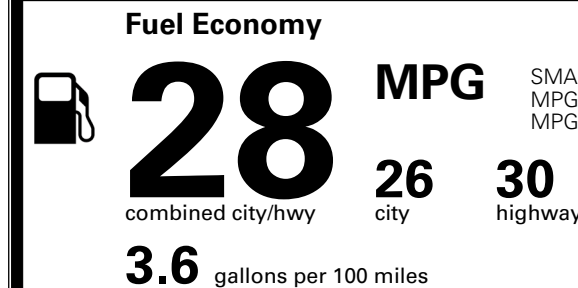

EPA DOT Fuel Economy and Environment

Gasoline Vehicle

SMALL SUVs range from 14 to 138 MPG. The best vehicle rates 146 MPGe.

You spend $250 more in fuel costs over 5 years compared to the average new vehicle.

Annual fuel cost
$1,650