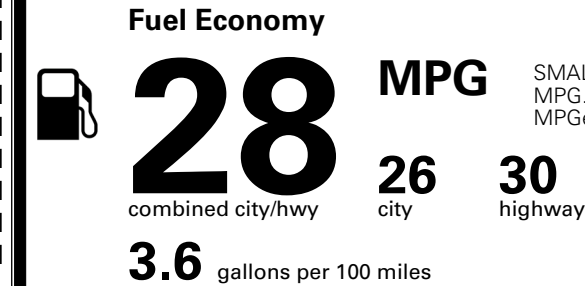

MSRP INCLUDING OPTIONS \$ 32,350.00

INLAND FREIGHT AND HANDLING \$ 1,495.00

TOTAL MANUFACTURER'S SUGGESTED RETAIL PRICE ▶ \$ 33,845.00

TOTAL ADDITIONAL WEIGHT: 21.2

\$ 30,090.00

Included
 Included
 Included
 Included
 Included
 Included
 Included
 Included
 Included

EPA DOT Fuel Economy and Environment

Gasoline Vehicle

SMALL SUVs range from 14 to 138 MPG. The best vehicle rates 146 MPGe.

You spend \$250 more in fuel costs over 5 years compared to the average new vehicle.