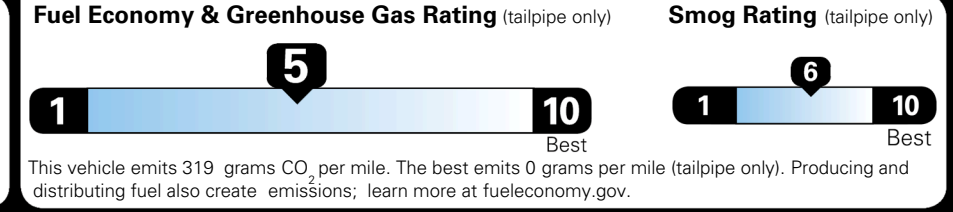

Actual results will vary for many reasons, including driving conditions and how you drive and maintain your vehicle. The average new vehicle gets 29 MPG and costs $8,000 to fuel over 5 years. Cost estimates are based on 15,000 miles per year at $ 3.10 per gallon. MPGe is miles per gasoline gallon equivalent. Vehicle emissions are a significant cause of climate change and smog.

fueleconomy.gov

Calculate personalized estimates and compare vehicles

GOVERNMENT 5-STAR SAFETY RATINGS

Overall Vehicle Score	Not Rated	
Based on the combined rating of frontal, side and rollover. Should ONLY be compared to other vehicles of similar size and weight.		
Frontal Crash	Driver	Not Rated
	Passenger	Not Rated
Based on the risk of injury in a frontal impact. Should ONLY be compared to other vehicles of similar size and weight.		
Side Crash	Front seat	Not Rated
	Rear seat	Not Rated
Star ratings based on the risk of injury in a side impact.		
Rollover	Not Rated	
Star ratings based on the risk of rollover in a single-vehicle crash.		

Star ratings range from 1 to 5 stars (★★★★★) with 5 being the highest.
Source: National Highway Traffic Safety Administration (NHTSA).
www.safercar.gov or 1-888-327-4236

Manufacturer's suggested retail price includes Manufacturer's recommended pre-delivery service. License and title fees, state and local taxes and other dealer installed options and accessories are not included in the manufacturer's suggested retail price.

PARTS CONTENT INFORMATION

FOR VEHICLES IN THIS CAR LINE U.S./CANADIAN PARTS CONTENT: 0 %

MAJOR SOURCES OF FOREIGN PARTS: KOREA: 90%

NOTE: PARTS CONTENT DOES NOT INCLUDE FINAL ASSEMBLY, DISTRIBUTION, OR OTHER NON-PARTS COSTS.

FOR THIS VEHICLE FINAL ASSEMBLY POINT: GWANGJU, KOREA

COUNTRY OF ORIGIN ENGINE (MOTOR): KOREA
TRANSMISSION: KOREA