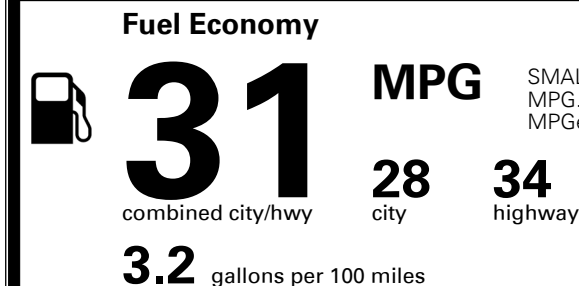

EPA DOT Fuel Economy and Environment

Gasoline Vehicle

SMALL SUVs range from 14 to 118 MPG. The best vehicle rates 140 MPGe.

You save $1,000
in fuel costs over 5 years compared to the average new vehicle.

Annual fuel cost $1,750