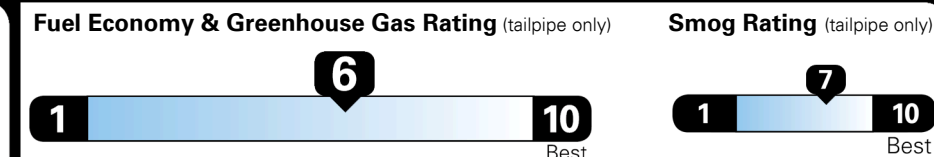

This vehicle emits 288 grams CO₂ per mile. The best emits 0 grams per mile (tailpipe only). Producing and distributing fuel also create emissions; learn more at fueleconomy.gov.

Actual results will vary for many reasons, including driving conditions and how you drive and maintain your vehicle. The average new vehicle gets 28 MPG and costs $9,750 to fuel over 5 years. Cost estimates are based on 15,000 miles per year at $ 3.60 per gallon. MPGe is miles per gasoline gallon equivalent. Vehicle emissions are a significant cause of climate change and smog.

fueleconomy.gov

Calculate personalized estimates and compare vehicles

GOVERNMENT 5-STAR SAFETY RATINGS

Overall Vehicle Score Not Rated

Based on the combined rating of frontal, side and rollover. Should ONLY be compared to other vehicles of similar size and weight.

Frontal Driver Not Rated

Crash Passenger Not Rated

Based on the risk of injury in a frontal impact. Should ONLY be compared to other vehicles of similar size and weight.

Side Front seat Not Rated

Crash Rear seat Not Rated

Star ratings based on the risk of injury in a side impact.

Rollover ★★★★★

Star ratings based on the risk of rollover in a single-vehicle crash.

Star ratings range from 1 to 5 stars (★★★★★) with 5 being the highest.

Source: National Highway Traffic Safety Administration (NHTSA).

www.safercar.gov or 1-888-327-4236

Manufacturer's suggested retail price includes Manufacturer's recommended pre-delivery service. License and title fees, state and local taxes and other dealer installed options and accessories are not included in the manufacturer's suggested retail price.

PARTS CONTENT INFORMATION

FOR VEHICLES IN THIS CAR LINE U.S./CANADIAN PARTS CONTENT: 4 %

MAJOR SOURCES OF FOREIGN PARTS: KOREA: 85%

NOTE: PARTS CONTENT DOES NOT INCLUDE FINAL ASSEMBLY, DISTRIBUTION, OR OTHER NON-PARTS COSTS.

FOR THIS VEHICLE FINAL ASSEMBLY POINT: GWANGJU, KOREA

COUNTRY OF ORIGIN

ENGINE: KOREA

TRANSMISSION: KOREA