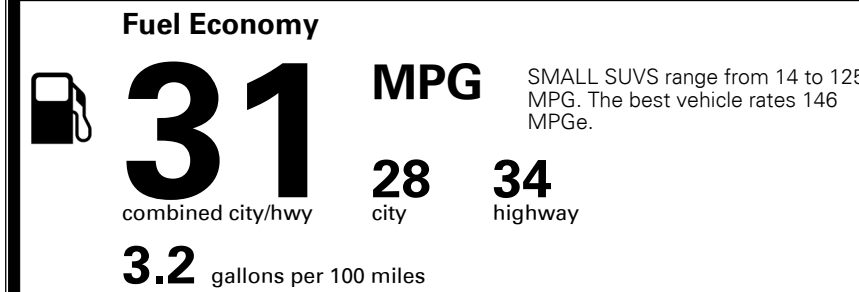

\$800.00
 \$400.00
 \$190.00
 \$75.00

MSRP INCLUDING OPTIONS

\$ 27,855.00

INLAND FREIGHT AND HANDLING

\$ 1,395.00

TOTAL MANUFACTURER'S SUGGESTED RETAIL PRICE ▶

\$ 29,250.00

*Additional terms and conditions apply.
 **Kia Connect may be currently unavailable for some Model Year 2022 and newer vehicles sold or purchased in Massachusetts; please see owners.kia.com for more information.
 NOTE: When you purchase this vehicle, Kia America, Inc. collects personal information you provide to the dealership. For information on our collection and use of personal information and your rights, please see our Privacy Policy on www.kia.com.

TOTAL ADDITIONAL WEIGHT: 16.8

EPA DOT Fuel Economy and Environment

Gasoline Vehicle

You save \$500
 in fuel costs over 5 years compared to the average new vehicle.

Annual fuel cost \$1,600

Actual results will vary for many reasons, including driving conditions and how you drive and maintain your vehicle. The average new vehicle gets 29 MPG and costs \$8,500 to fuel over 5 years. Cost estimates are based on 15,000 miles per year at \$ 3.30 per gallon. MPGe is miles per gasoline gallon equivalent. Vehicle emissions are a significant cause of climate change and smog.