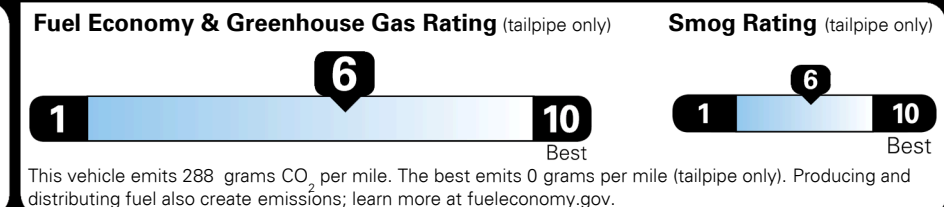

TOTAL ADDITIONAL WEIGHT: 16.8

EPA DOT Fuel Economy and Environment

Gasoline Vehicle

You save \$500
 in fuel costs over 5 years compared to the average new vehicle.

Annual fuel cost \$1,600

Actual results will vary for many reasons, including driving conditions and how you drive and maintain your vehicle. The average new vehicle gets 29 MPG and costs \$8,500 to fuel over 5 years. Cost estimates are based on 15,000 miles per year at \$ 3.30 per gallon. MPGe is miles per gasoline gallon equivalent. Vehicle emissions are a significant cause of climate change and smog.