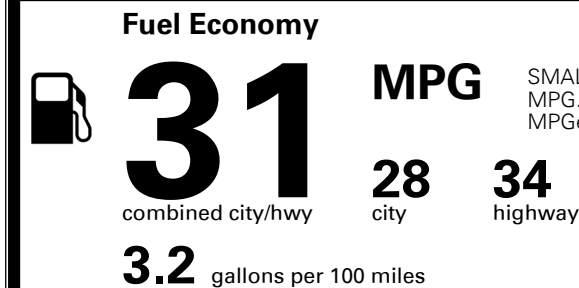

MSRP INCLUDING OPTIONS

\$ 26,930.00

INLAND FREIGHT AND HANDLING

\$ 1,395.00

TOTAL MANUFACTURER'S SUGGESTED RETAIL PRICE ▶

\$ 28,325.00

*Additional terms and conditions apply.

**Kia Connect may be currently unavailable for some Model Year 2022 and newer vehicles sold or purchased in Massachusetts; please see owners.kia.com for more information.

TOTAL ADDITIONAL WEIGHT: 24.9

EPA DOT Fuel Economy and Environment

Gasoline Vehicle

SMALL SUVs range from 14 to 118 MPG. The best vehicle rates 140 MPGe.

You save
\$1,000
 in fuel costs
 over 5 years
 compared to the
 average new vehicle.