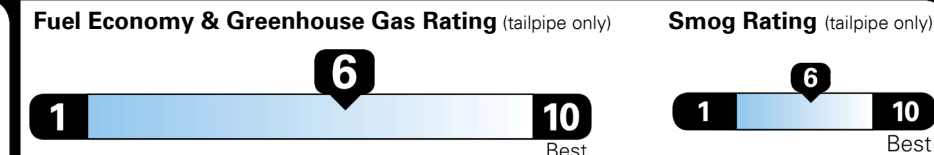

This vehicle emits 288 grams CO₂ per mile. The best emits 0 grams per mile (tailpipe only). Producing and distributing fuel also create emissions; learn more at fueleconomy.gov.

Actual results will vary for many reasons, including driving conditions and how you drive and maintain your vehicle. The average new vehicle gets 28 MPG and costs $9,500 to fuel over 5 years. Cost estimates are based on 15,000 miles per year at $ 3.50 per gallon. MPGe is miles per gasoline gallon equivalent. Vehicle emissions are a significant cause of climate change and smog.

fueleconomy.gov

Calculate personalized estimates and compare vehicles

GOVERNMENT 5-STAR SAFETY RATINGS

Overall Vehicle Score ★ ★ ★ ★ ★

Based on the combined rating of frontal, side and rollover. Should ONLY be compared to other vehicles of similar size and weight.

Frontal Driver ★ ★ ★ ★ ★

Crash Passenger ★ ★ ★ ★ ★

Based on the risk of injury in a frontal impact. Should ONLY be compared to other vehicles of similar size and weight.

Side Front seat ★ ★ ★ ★ ★

Crash Rear seat ★ ★ ★ ★ ★

Star ratings based on the risk of injury in a side impact.

Rollover ★ ★ ★ ★ ★

Star ratings based on the risk of rollover in a single-vehicle crash.

Star ratings range from 1 to 5 stars (★★★★★) with 5 being the highest.

Source: National Highway Traffic Safety Administration (NHTSA).

www.safercar.gov or 1-888-327-4236

Manufacturer's suggested retail price includes Manufacturer's recommended pre-delivery service. License and title fees, state and local taxes and other dealer installed options and accessories are not included in the manufacturer's suggested retail price.

PARTS CONTENT INFORMATION

FOR VEHICLES IN THIS CAR LINE U.S./CANADIAN PARTS CONTENT: 1 %

MAJOR SOURCES OF FOREIGN PARTS: KOREA: 90%

NOTE: PARTS CONTENT DOES NOT INCLUDE FINAL ASSEMBLY, DISTRIBUTION, OR OTHER NON-PARTS COSTS.

FOR THIS VEHICLE FINAL ASSEMBLY POINT: GWANGJU, KOREA

COUNTRY OF ORIGIN

ENGINE (MOTOR): KOREA

TRANSMISSION: KOREA