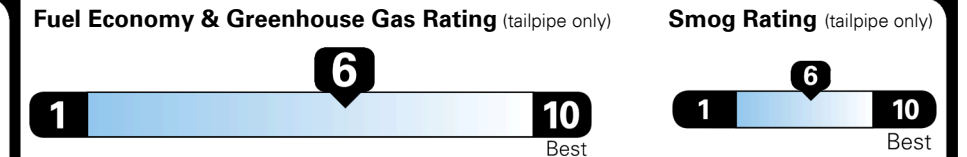

This vehicle emits 288 grams CO₂ per mile. The best emits 0 grams per mile (tailpipe only). Producing and distributing fuel also create emissions; learn more at fueleconomy.gov.

Actual results will vary for many reasons, including driving conditions and how you drive and maintain your vehicle. The average new vehicle gets 28 MPG and costs $9,500 to fuel over 5 years. Cost estimates are based on 15,000 miles per year at $ 3.50 per gallon. MPGe is miles per gasoline gallon equivalent. Vehicle emissions are a significant cause of climate change and smog.

fueleconomy.gov

Calculate personalized estimates and compare vehicles

GOVERNMENT 5-STAR SAFETY RATINGS

Overall Vehicle Score ★ ★ ★ ★ ★

Based on the combined rating of frontal, side and rollover. Should ONLY be compared to other vehicles of similar size and weight.

Frontal Driver ★ ★ ★ ★ ★

Crash Passenger ★ ★ ★ ★ ★

Based on the risk of injury in a frontal impact. Should ONLY be compared to other vehicles of similar size and weight.

Side Front seat ★ ★ ★ ★ ★

Crash Rear seat ★ ★ ★ ★ ★

Star ratings based on the risk of injury in a side impact.

Rollover ★ ★ ★ ★ ★

Star ratings based on the risk of rollover in a single-vehicle crash.

Star ratings range from 1 to 5 stars (★★★★★) with 5 being the highest.

Source: National Highway Traffic Safety Administration (NHTSA).

www.safercar.gov or 1-888-327-4236

Manufacturer's suggested retail price includes Manufacturer's recommended pre-delivery service. License and title fees, state and local taxes and other dealer installed options and accessories are not included in the manufacturer's suggested retail price.

PARTS CONTENT INFORMATION

FOR VEHICLES IN THIS CAR LINE U.S./CANADIAN PARTS CONTENT: 1 %

MAJOR SOURCES OF FOREIGN PARTS: KOREA: 90%

NOTE: PARTS CONTENT DOES NOT INCLUDE FINAL ASSEMBLY, DISTRIBUTION, OR OTHER NON-PARTS COSTS.

FOR THIS VEHICLE FINAL ASSEMBLY POINT: GWANGJU, KOREA

COUNTRY OF ORIGIN

ENGINE (MOTOR): KOREA

TRANSMISSION: KOREA