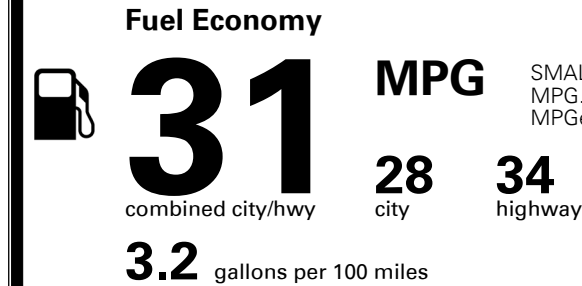

EPA DOT Fuel Economy and Environment

Gasoline Vehicle

SMALL SUVs range from 14 to 118 MPG. The best vehicle rates 140 MPGe.

You save $1,000
in fuel costs over 5 years compared to the average new vehicle.

Annual fuel cost $1,700