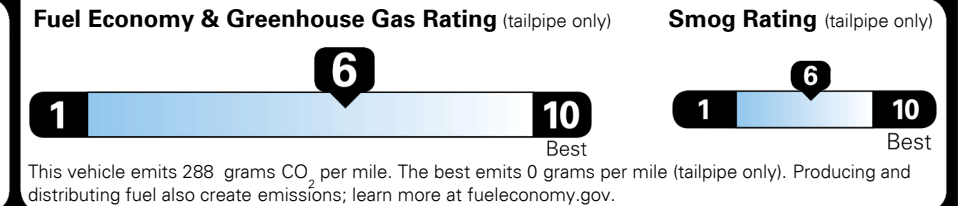

TOTAL ADDITIONAL WEIGHT: 7.0

EPA DOT Fuel Economy and Environment

Gasoline Vehicle

You save \$500
 in fuel costs over 5 years compared to the average new vehicle.

Annual fuel cost \$1,600

Actual results will vary for many reasons, including driving conditions and how you drive and maintain your vehicle. The average new vehicle gets 29 MPG and costs \$8,500 to fuel over 5 years. Cost estimates are based on 15,000 miles per year at \$ 3.30 per gallon. MPGe is miles per gasoline gallon equivalent. Vehicle emissions are a significant cause of climate change and smog.