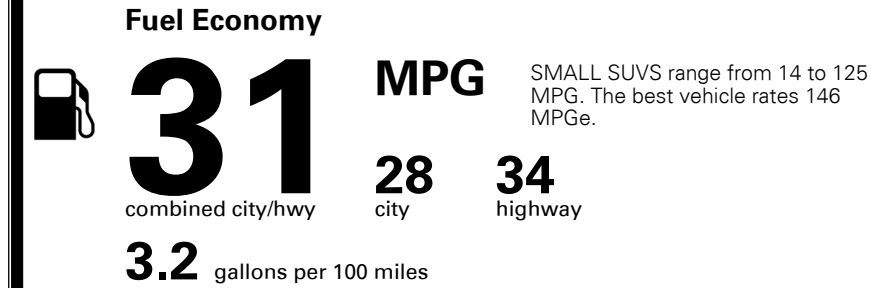

TOTAL ADDITIONAL WEIGHT: 7.0

EPA DOT Fuel Economy and Environment

Gasoline Vehicle

You save \$500
 in fuel costs over 5 years compared to the average new vehicle.

Annual fuel cost \$1,600

Actual results will vary for many reasons, including driving conditions and how you drive and maintain your vehicle. The average new vehicle gets 29 MPG and costs \$8,500 to fuel over 5 years. Cost estimates are based on 15,000 miles per year at \$ 3.30 per gallon. MPGe is miles per gasoline gallon equivalent. Vehicle emissions are a significant cause of climate change and smog.