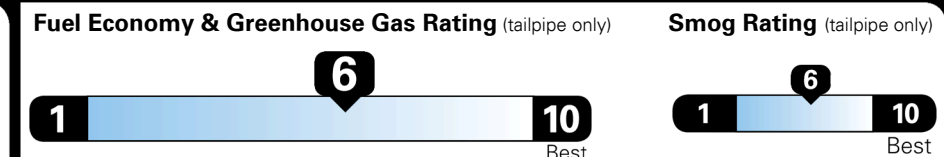

This vehicle emits 288 grams CO₂ per mile. The best emits 0 grams per mile (tailpipe only). Producing and distributing fuel also create emissions; learn more at fueleconomy.gov.

Actual results will vary for many reasons, including driving conditions and how you drive and maintain your vehicle. The average new vehicle gets 28 MPG and costs $9,500 to fuel over 5 years. Cost estimates are based on 15,000 miles per year at $ 3.50 per gallon. MPGe is miles per gasoline gallon equivalent. Vehicle emissions are a significant cause of climate change and smog.

fueleconomy.gov

Calculate personalized estimates and compare vehicles

GOVERNMENT 5-STAR SAFETY RATINGS

Overall Vehicle Score ★ ★ ★ ★ ★

Based on the combined rating of frontal, side and rollover. Should ONLY be compared to other vehicles of similar size and weight.

Frontal Driver ★ ★ ★ ★ ★

Crash Passenger ★ ★ ★ ★ ★

Based on the risk of injury in a frontal impact. Should ONLY be compared to other vehicles of similar size and weight.

Side Front seat ★ ★ ★ ★ ★

Crash Rear seat ★ ★ ★ ★ ★

Star ratings based on the risk of injury in a side impact.

Rollover ★ ★ ★ ★ ★

Star ratings based on the risk of rollover in a single-vehicle crash.

Star ratings range from 1 to 5 stars (★★★★★) with 5 being the highest.

Source: National Highway Traffic Safety Administration (NHTSA).

www.safercar.gov or 1-888-327-4236

Manufacturer's suggested retail price includes Manufacturer's recommended pre-delivery service. License and title fees, state and local taxes and other dealer installed options and accessories are not included in the manufacturer's suggested retail price.

PARTS CONTENT INFORMATION

FOR VEHICLES IN THIS CAR LINE U.S./CANADIAN PARTS CONTENT: 1 %

MAJOR SOURCES OF FOREIGN PARTS: KOREA: 90%

NOTE: PARTS CONTENT DOES NOT INCLUDE FINAL ASSEMBLY, DISTRIBUTION, OR OTHER NON-PARTS COSTS.

FOR THIS VEHICLE FINAL ASSEMBLY POINT: GWANGJU, KOREA

COUNTRY OF ORIGIN

ENGINE (MOTOR): KOREA

TRANSMISSION: KOREA