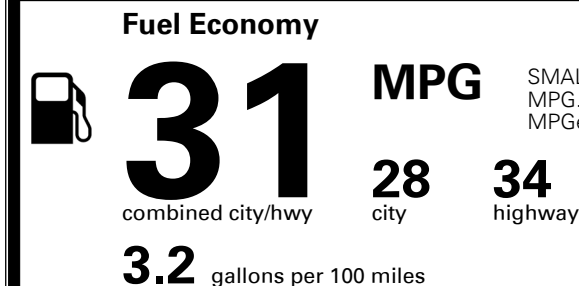

EPA DOT Fuel Economy and Environment

Gasoline Vehicle

SMALL SUVs range from 14 to 118 MPG. The best vehicle rates 140 MPGe.

You save
$1,000
in fuel costs
over 5 years
compared to the
average new vehicle.

Annual fuel cost
$1,700