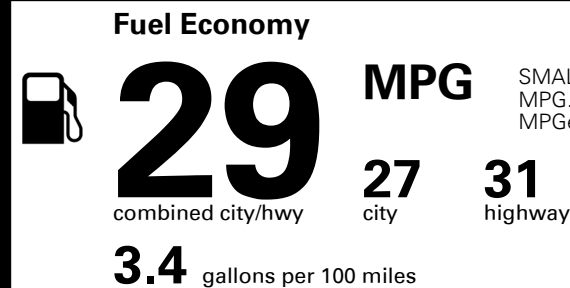

## EPA DOT Fuel Economy and Environment

Gasoline Vehicle

SMALL SUVs range from 14 to 118 MPG. The best vehicle rates 140 MPGe.

**You save \$500**  
 in fuel costs over 5 years compared to the average new vehicle.