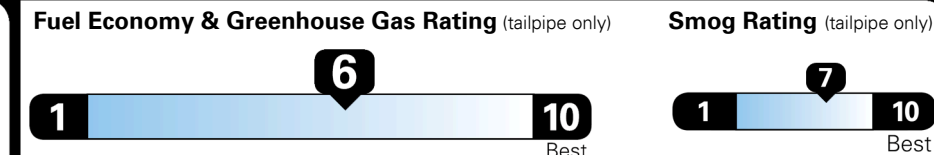

This vehicle emits 309 grams CO₂ per mile. The best emits 0 grams per mile (tailpipe only). Producing and distributing fuel also create emissions; learn more at fueleconomy.gov.

Actual results will vary for many reasons, including driving conditions and how you drive and maintain your vehicle. The average new vehicle gets 28 MPG and costs $9,750 to fuel over 5 years. Cost estimates are based on 15,000 miles per year at $ 3.60 per gallon. MPGe is miles per gasoline gallon equivalent. Vehicle emissions are a significant cause of climate change and smog.

fueleconomy.gov

Calculate personalized estimates and compare vehicles

GOVERNMENT 5-STAR SAFETY RATINGS

Overall Vehicle Score Not Rated

Based on the combined rating of frontal, side and rollover. Should ONLY be compared to other vehicles of similar size and weight.

Frontal Driver Not Rated

Crash Passenger Not Rated

Based on the risk of injury in a frontal impact. Should ONLY be compared to other vehicles of similar size and weight.

Side Front seat Not Rated

Crash Rear seat Not Rated

Star ratings based on the risk of injury in a side impact.

Rollover ★★★★★

Star ratings based on the risk of rollover in a single-vehicle crash.

Star ratings range from 1 to 5 stars (★★★★★) with 5 being the highest.

Source: National Highway Traffic Safety Administration (NHTSA).

www.safercar.gov or 1-888-327-4236

Manufacturer's suggested retail price includes Manufacturer's recommended pre-delivery service. License and title fees, state and local taxes and other dealer installed options and accessories are not included in the manufacturer's suggested retail price.

PARTS CONTENT INFORMATION

FOR VEHICLES IN THIS CAR LINE U.S./CANADIAN PARTS CONTENT: 4 %

MAJOR SOURCES OF FOREIGN PARTS: KOREA: 85%

NOTE: PARTS CONTENT DOES NOT INCLUDE FINAL ASSEMBLY, DISTRIBUTION, OR OTHER NON-PARTS COSTS.

FOR THIS VEHICLE FINAL ASSEMBLY POINT: GWANGJU, KOREA

COUNTRY OF ORIGIN

ENGINE: KOREA
TRANSMISSION: KOREA