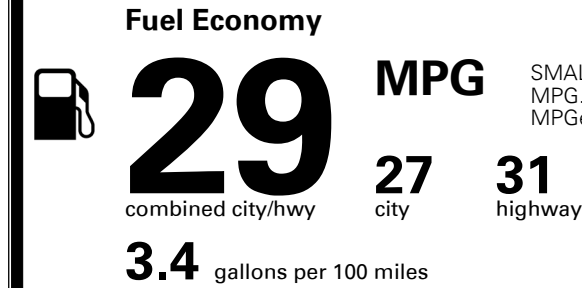

\$395.00
 \$175.00
 \$350.00
 \$300.00

MSRP INCLUDING OPTIONS

\$ 29,310.00

INLAND FREIGHT AND HANDLING

\$ 1,375.00

TOTAL MANUFACTURER'S SUGGESTED RETAIL PRICE ▶

\$ 30,685.00

TOTAL ADDITIONAL WEIGHT: 8.4

EPA DOT Fuel Economy and Environment

Gasoline Vehicle

SMALL SUVs range from 14 to 118 MPG. The best vehicle rates 140 MPGe.

You save \$500
 in fuel costs over 5 years compared to the average new vehicle.