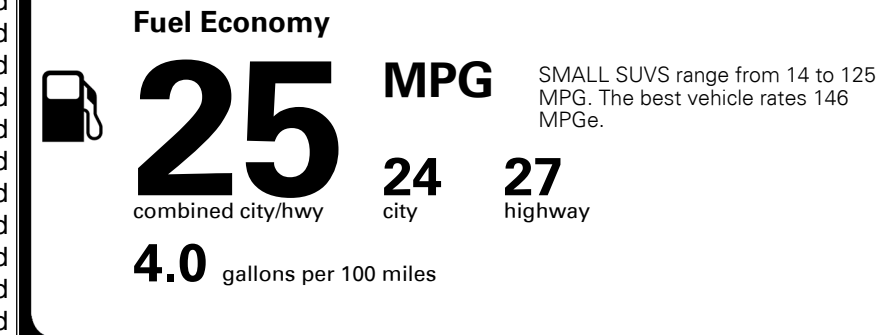

MANUFACTURER'S SUGGESTED RETAIL PRICE ▶

$ 31,390.00

COMPARE SX TURBO AWD FEATURES
Added to/in place of standard EX AWD features

- 1.6L Turbocharged GDI 4-Cylinder Engine
- 8-Speed Automatic Transmission
- Electronic Parking Brake
- 18" Alloy Wheels
- LED Projector Headlights
- LED Fog Lights
- Bose Premium Audio System
- Smart Cruise Control w/ Stop & Go
- Highway Driving Assist
- Fwd Collision-Avoidance Assist-Junction Turning

Included
Included
Included
Included
Included
Included
Included
Included
Included
Included

ADDITIONAL INSTALLED EQUIPMENT:
(In addition to or in place of standard features)
Fusion Black Paint
Carpeted Floor Mats
Cargo Net, Floor Style

$395.00
$190.00
$60.00

MSRP INCLUDING OPTIONS

$ 32,035.00

INLAND FREIGHT AND HANDLING

$ 1,395.00

TOTAL MANUFACTURER'S SUGGESTED RETAIL PRICE ▶

$ 33,430.00

TOTAL ADDITIONAL WEIGHT: 6.1

*Additional terms and conditions apply.
**Kia Connect may be currently unavailable for some Model Year 2022 and newer vehicles sold or purchased in Massachusetts; please see owners.kia.com for more information.
NOTE: When you purchase this vehicle, Kia America, Inc. collects personal information you provide to the dealership. For information on our collection and use of personal information and your rights, please see our Privacy Policy on www.kia.com.

EPA DOT Fuel Economy and Environment

Gasoline Vehicle

You spend $1,500 more in fuel costs over 5 years
compared to the average new vehicle.

Annual fuel cost $2,000