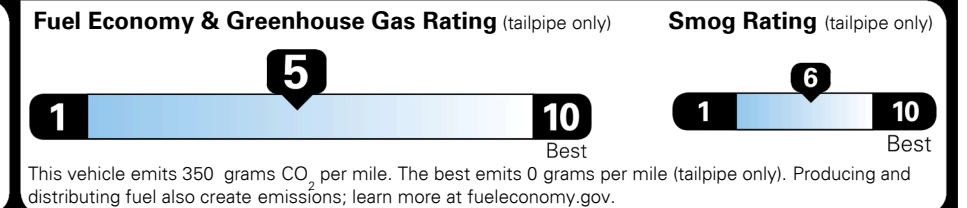

EPA DOT Fuel Economy and Environment

Gasoline Vehicle

You spend \$1,500 more in fuel costs over 5 years
 compared to the average new vehicle.

Annual fuel cost \$2,000

Actual results will vary for many reasons, including driving conditions and how you drive and maintain your vehicle. The average new vehicle gets 29 MPG and costs \$8,500 to fuel over 5 years. Cost estimates are based on 15,000 miles per year at \$ 3.30 per gallon. MPGe is miles per gasoline gallon equivalent. Vehicle emissions are a significant cause of climate change and smog.