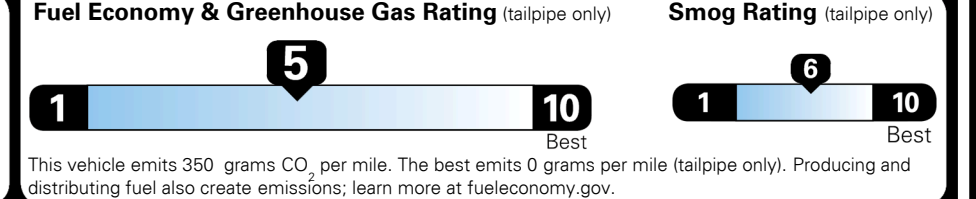

Actual results will vary for many reasons, including driving conditions and how you drive and maintain your vehicle. The average new vehicle gets 29 MPG and costs $8,500 to fuel over 5 years. Cost estimates are based on 15,000 miles per year at $ 3.30 per gallon. MPGe is miles per gasoline gallon equivalent. Vehicle emissions are a significant cause of climate change and smog.

fueleconomy.gov

Calculate personalized estimates and compare vehicles

GOVERNMENT 5-STAR SAFETY RATINGS

Overall Vehicle Score	Not Rated	
Based on the combined rating of frontal, side and rollover. Should ONLY be compared to other vehicles of similar size and weight.		
Frontal Crash	Driver	Not Rated
Based on the risk of injury in a frontal impact. Should ONLY be compared to other vehicles of similar size and weight.	Passenger	Not Rated
Side Crash	Front seat	Not Rated
Star ratings based on the risk of injury in a side impact.	Rear seat	Not Rated
Rollover	Not Rated	
Star ratings based on the risk of rollover in a single-vehicle crash.		

Star ratings range from 1 to 5 stars (★★★★★) with 5 being the highest. Source: National Highway Traffic Safety Administration (NHTSA). www.safercar.gov or 1-888-327-4236

Manufacturer's suggested retail price includes Manufacturer's recommended pre-delivery service. License and title fees, state and local taxes and other dealer installed options and accessories are not included in the manufacturer's suggested retail price.

PARTS CONTENT INFORMATION

FOR VEHICLES IN THIS CAR LINE U.S./CANADIAN PARTS CONTENT: 3 %

MAJOR SOURCES OF FOREIGN PARTS: KOREA: 90%

NOTE: PARTS CONTENT DOES NOT INCLUDE FINAL ASSEMBLY, DISTRIBUTION, OR OTHER NON-PARTS COSTS.

FOR THIS VEHICLE FINAL ASSEMBLY POINT: GWANGJU, KOREA

COUNTRY OF ORIGIN
ENGINE (MOTOR): KOREA
TRANSMISSION: KOREA