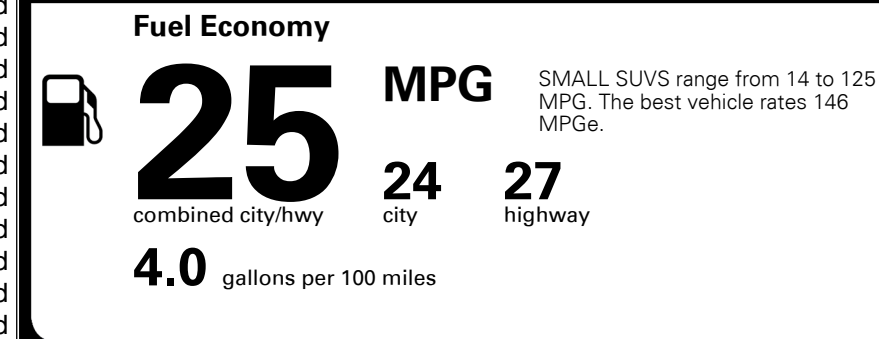

NOTE: When you purchase this vehicle, Kia America, Inc. collects personal information you provide to the dealership. For information on our collection and use of personal information and your rights, please see our Privacy Policy on www.kia.com.

MANUFACTURER'S SUGGESTED RETAIL PRICE ▶

$ 31,390.00

COMPARE SX TURBO AWD FEATURES

Added to/in place of standard EX AWD features

- 1.6L Turbocharged GDI 4-Cylinder Engine
- 8-Speed Automatic Transmission
- Electronic Parking Brake
- 18" Alloy Wheels
- LED Projector Headlights
- LED Fog Lights
- Bose Premium Audio System
- Smart Cruise Control w/ Stop & Go
- Highway Driving Assist
- Fwd Collision-Avoidance Assist-Junction Turning

Included
Included
Included
Included
Included
Included
Included
Included
Included
Included

ADDITIONAL INSTALLED EQUIPMENT:

(In addition to or in place of standard features)

- SX Sunroof Package
- Power Sunroof with Sunshade
- Ventilated Front Seats
- Smartphone Digital Key* (Requires Kia Connect**)
- Carpeted Floor Mats
- Cargo Net, Floor Style
- Wheel Locks

$800.00
$200.00
$60.00
$80.00

MSRP INCLUDING OPTIONS

$ 32,530.00

INLAND FREIGHT AND HANDLING

$ 1,445.00

TOTAL MANUFACTURER'S SUGGESTED RETAIL PRICE ▶

$ 33,975.00

TOTAL ADDITIONAL WEIGHT: 7.0

EPA DOT Fuel Economy and Environment

Gasoline Vehicle

You spend $1,500 more in fuel costs over 5 years compared to the average new vehicle.

Annual fuel cost $2,000