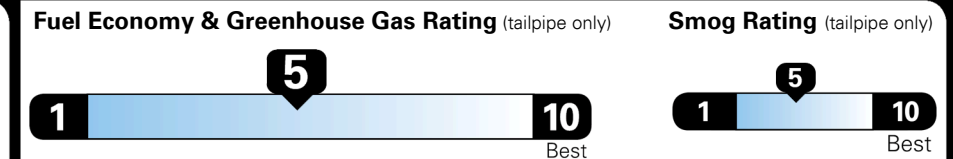

This vehicle emits 343 grams CO₂ per mile. The best emits 0 grams per mile (tailpipe only). Producing and distributing fuel also create emissions; learn more at fueleconomy.gov.

Actual results will vary for many reasons, including driving conditions and how you drive and maintain your vehicle. The average new vehicle gets 28 MPG and costs $9,750 to fuel over 5 years. Cost estimates are based on 15,000 miles per year at $ 3.60 per gallon. MPGe is miles per gasoline gallon equivalent. Vehicle emissions are a significant cause of climate change and smog.

fueleconomy.gov

Calculate personalized estimates and compare vehicles

GOVERNMENT 5-STAR SAFETY RATINGS

Overall Vehicle Score Not Rated

Based on the combined rating of frontal, side and rollover. Should ONLY be compared to other vehicles of similar size and weight.

Frontal Driver Not Rated

Crash Passenger Not Rated

Based on the risk of injury in a frontal impact. Should ONLY be compared to other vehicles of similar size and weight.

Side Front seat Not Rated

Crash Rear seat Not Rated

Star ratings based on the risk of injury in a side impact.

Rollover ★★★★★

Star ratings based on the risk of rollover in a single-vehicle crash.

Star ratings range from 1 to 5 stars (★★★★★) with 5 being the highest.

Source: National Highway Traffic Safety Administration (NHTSA).

www.safercar.gov or 1-888-327-4236

Manufacturer's suggested retail price includes Manufacturer's recommended pre-delivery service. License and title fees, state and local taxes and other dealer installed options and accessories are not included in the manufacturer's suggested retail price.

PARTS CONTENT INFORMATION

FOR VEHICLES IN THIS CAR LINE U.S./CANADIAN PARTS CONTENT: 4 %

MAJOR SOURCES OF FOREIGN PARTS: KOREA: 85%

NOTE: PARTS CONTENT DOES NOT INCLUDE FINAL ASSEMBLY, DISTRIBUTION, OR OTHER NON-PARTS COSTS.

FOR THIS VEHICLE FINAL ASSEMBLY POINT: GWANGJU, KOREA

COUNTRY OF ORIGIN

ENGINE: KOREA

TRANSMISSION: KOREA