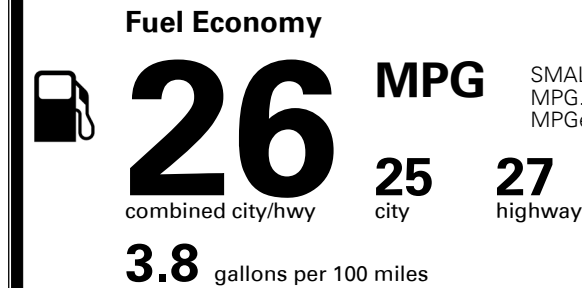

EPA DOT Fuel Economy and Environment

Gasoline Vehicle

SMALL SUVs range from 14 to 118 MPG. The best vehicle rates 140 MPGe.

You spend $750 more in fuel costs over 5 years compared to the average new vehicle.

Annual fuel cost $2,100