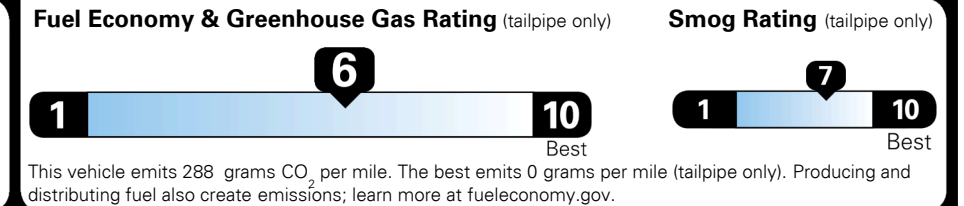

TOTAL ADDITIONAL WEIGHT: 51.3

EPA DOT Fuel Economy and Environment

Gasoline Vehicle

Fuel Economy

31 MPG
 combined city/hwy

28 MPG
 city

34 MPG
 highway

3.2 gallons per 100 miles

SMALL SUVs range from 14 to 118 MPG. The best vehicle rates 140 MPGe.

You save \$1,000
 in fuel costs over 5 years compared to the average new vehicle.

Annual fuel cost \$1,750

Actual results will vary for many reasons, including driving conditions and how you drive and maintain your vehicle. The average new vehicle gets 28 MPG and costs \$9,750 to fuel over 5 years. Cost estimates are based on 15,000 miles per year at \$ 3.60 per gallon. MPGe is miles per gasoline gallon equivalent. Vehicle emissions are a significant cause of climate change and smog.