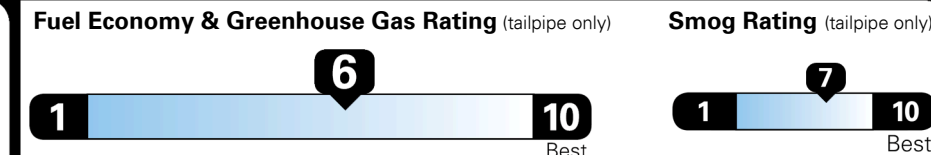

This vehicle emits 302 grams CO₂ per mile. The best emits 0 grams per mile (tailpipe only). Producing and distributing fuel also create emissions; learn more at fueleconomy.gov.

Actual results will vary for many reasons, including driving conditions and how you drive and maintain your vehicle. The average new vehicle gets 28 MPG and costs $9,750 to fuel over 5 years. Cost estimates are based on 15,000 miles per year at $ 3.60 per gallon. MPGe is miles per gasoline gallon equivalent. Vehicle emissions are a significant cause of climate change and smog.

fueleconomy.gov

Calculate personalized estimates and compare vehicles

GOVERNMENT 5-STAR SAFETY RATINGS

Overall Vehicle Score ★ ★ ★ ★
Based on the combined rating of frontal, side and rollover.
Should ONLY be compared to other vehicles of similar size and weight.

Frontal Driver ★ ★ ★ ★ ★
Crash Passenger ★ ★ ★ ★
Based on the risk of injury in a frontal impact.
Should ONLY be compared to other vehicles of similar size and weight.

Side Front seat ★ ★ ★ ★ ★
Crash Rear seat ★ ★ ★ ★ ★
Star ratings based on the risk of injury in a side impact.

Rollover ★ ★ ★ ★
Star ratings based on the risk of rollover in a single-vehicle crash.

Star ratings range from 1 to 5 stars (★★★★★) with 5 being the highest.
Source: National Highway Traffic Safety Administration (NHTSA).
www.safercar.gov or 1-888-327-4236

Manufacturer's suggested retail price includes Manufacturer's recommended pre-delivery service. License and title fees, state and local taxes and other dealer installed options and accessories are not included in the manufacturer's suggested retail price.

PARTS CONTENT INFORMATION

FOR VEHICLES IN THIS CAR LINE U.S./CANADIAN
PARTS CONTENT: 1 %

MAJOR SOURCES OF FOREIGN PARTS:
KOREA: 85%

NOTE: PARTS CONTENT DOES NOT INCLUDE FINAL ASSEMBLY, DISTRIBUTION, OR OTHER NON-PARTS COSTS.

FOR THIS VEHICLE
FINAL ASSEMBLY POINT:
GWANGJU, KOREA

COUNTRY OF ORIGIN
ENGINE:

KOREA

TRANSMISSION:

KOREA