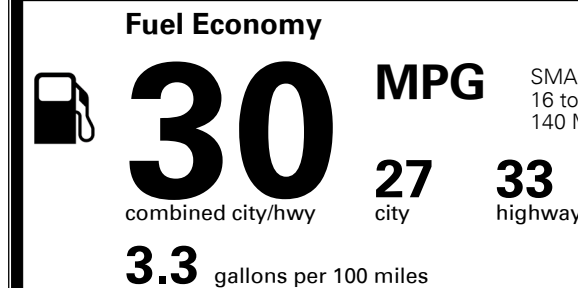

TOTAL ADDITIONAL WEIGHT: 6.0

EPA DOT Fuel Economy and Environment

Gasoline Vehicle

SMALL STATION WAGONS range from 16 to 103 MPG. The best vehicle rates 140 MPGe.

You save \$750
 in fuel costs over 5 years compared to the average new vehicle.