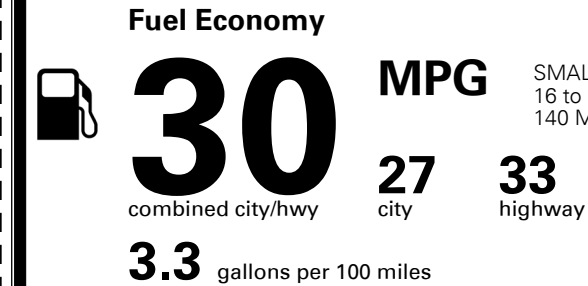

EPA DOT Fuel Economy and Environment

Gasoline Vehicle

SMALL STATION WAGONS range from 16 to 103 MPG. The best vehicle rates 140 MPGe.

You save $750
in fuel costs over 5 years compared to the average new vehicle.

Annual fuel cost $1,800