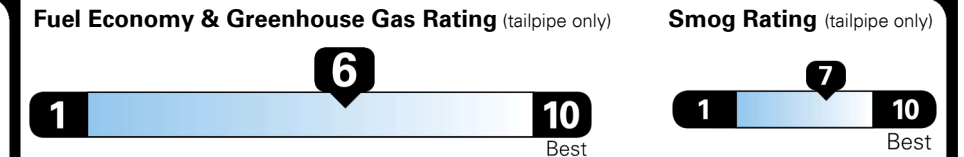

This vehicle emits 302 grams CO₂ per mile. The best emits 0 grams per mile (tailpipe only). Producing and distributing fuel also create emissions; learn more at fueleconomy.gov.

Actual results will vary for many reasons, including driving conditions and how you drive and maintain your vehicle. The average new vehicle gets 28 MPG and costs $9,750 to fuel over 5 years. Cost estimates are based on 15,000 miles per year at $ 3.60 per gallon. MPGe is miles per gasoline gallon equivalent. Vehicle emissions are a significant cause of climate change and smog.

fueleconomy.gov

Calculate personalized estimates and compare vehicles

GOVERNMENT 5-STAR SAFETY RATINGS

Overall Vehicle Score ★ ★ ★ ★
Based on the combined rating of frontal, side and rollover. Should ONLY be compared to other vehicles of similar size and weight.

Frontal Crash Driver ★ ★ ★ ★ ★
Passenger ★ ★ ★ ★
Based on the risk of injury in a frontal impact. Should ONLY be compared to other vehicles of similar size and weight.

Side Crash Front seat ★ ★ ★ ★ ★
Rear seat ★ ★ ★ ★ ★
Star ratings based on the risk of injury in a side impact.

Rollover ★ ★ ★ ★
Star ratings based on the risk of rollover in a single-vehicle crash.

Star ratings range from 1 to 5 stars (★★★★★) with 5 being the highest.
Source: National Highway Traffic Safety Administration (NHTSA).
www.safercar.gov or 1-888-327-4236

Manufacturer's suggested retail price includes Manufacturer's recommended pre-delivery service. License and title fees, state and local taxes and other dealer installed options and accessories are not included in the manufacturer's suggested retail price.

PARTS CONTENT INFORMATION

FOR VEHICLES IN THIS CAR LINE U.S./CANADIAN PARTS CONTENT: 1 %

MAJOR SOURCES OF FOREIGN PARTS: KOREA: 85%

NOTE: PARTS CONTENT DOES NOT INCLUDE FINAL ASSEMBLY, DISTRIBUTION, OR OTHER NON-PARTS COSTS.

FOR THIS VEHICLE FINAL ASSEMBLY POINT: GWANGJU, KOREA

COUNTRY OF ORIGIN

ENGINE: KOREA
TRANSMISSION: KOREA