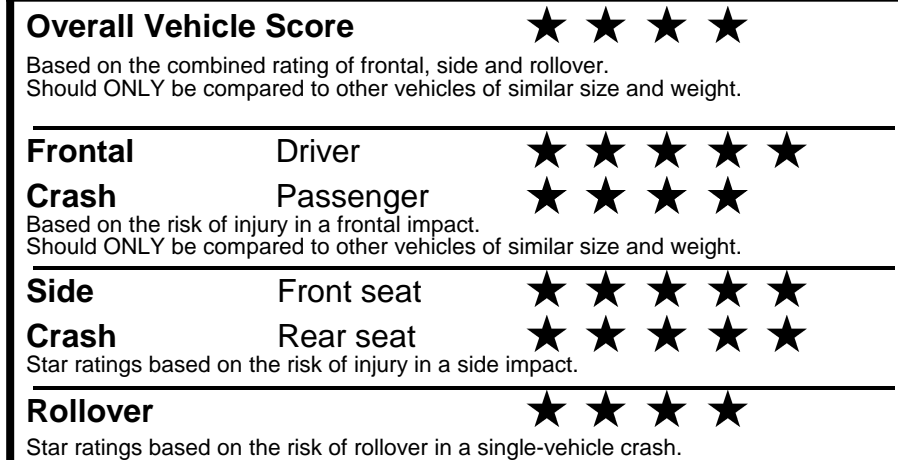

fueleconomy.gov

Calculate personalized estimates and compare vehicles

GOVERNMENT 5-STAR SAFETY RATINGS

Star ratings range from 1 to 5 stars (★★★★★) with 5 being the highest.
 Source: National Highway Traffic Safety Administration (NHTSA).
www.safercar.gov or 1-888-327-4236