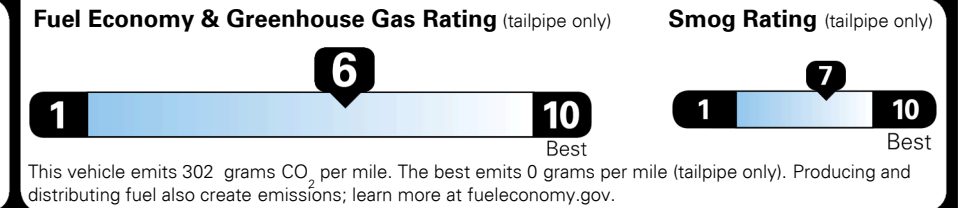

TOTAL ADDITIONAL WEIGHT: 6.0

EPA DOT Fuel Economy and Environment

Gasoline Vehicle

You save \$750
 in fuel costs over 5 years compared to the average new vehicle.

Annual fuel cost
\$1,800

Actual results will vary for many reasons, including driving conditions and how you drive and maintain your vehicle. The average new vehicle gets 28 MPG and costs \$9,750 to fuel over 5 years. Cost estimates are based on 15,000 miles per year at \$ 3.60 per gallon. MPGe is miles per gasoline gallon equivalent. Vehicle emissions are a significant cause of climate change and smog.