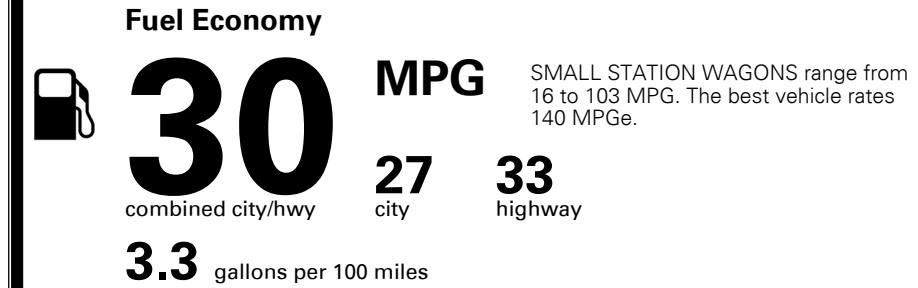

\$500.00

\$175.00

MSRP INCLUDING OPTIONS

\$ 20,665.00

INLAND FREIGHT AND HANDLING

\$ 1,325.00

TOTAL MANUFACTURER'S SUGGESTED RETAIL PRICE ▶

\$ 21,990.00

TOTAL ADDITIONAL WEIGHT: 6.0

EPA DOT Fuel Economy and Environment

Gasoline Vehicle

You save \$750
 in fuel costs over 5 years compared to the average new vehicle.

Annual fuel cost
\$1,800

Actual results will vary for many reasons, including driving conditions and how you drive and maintain your vehicle. The average new vehicle gets 28 MPG and costs \$9,750 to fuel over 5 years. Cost estimates are based on 15,000 miles per year at \$ 3.60 per gallon. MPGe is miles per gasoline gallon equivalent. Vehicle emissions are a significant cause of climate change and smog.