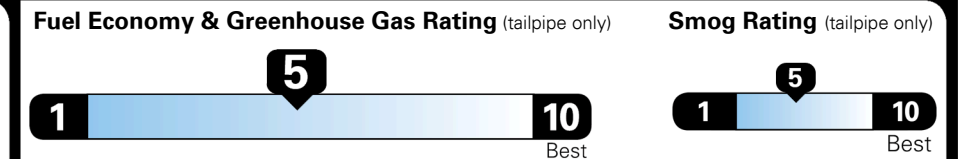

This vehicle emits 408 grams CO₂ per mile. The best emits 0 grams per mile (tailpipe only). Producing and distributing fuel also create emissions; learn more at fueleconomy.gov.

Actual results will vary for many reasons, including driving conditions and how you drive and maintain your vehicle. The average new vehicle gets 28 MPG and costs $9,750 to fuel over 5 years. Cost estimates are based on 15,000 miles per year at $ 3.60 per gallon. MPGe is miles per gasoline gallon equivalent. Vehicle emissions are a significant cause of climate change and smog.

fueleconomy.gov

Calculate personalized estimates and compare vehicles

GOVERNMENT 5-STAR SAFETY RATINGS

Overall Vehicle Score Not Rated

Based on the combined rating of frontal, side and rollover. Should ONLY be compared to other vehicles of similar size and weight.

Frontal	Driver	Not Rated
Crash	Passenger	Not Rated

Based on the risk of injury in a frontal impact. Should ONLY be compared to other vehicles of similar size and weight.

Side	Front seat	Not Rated
Crash	Rear seat	Not Rated

Star ratings based on the risk of injury in a side impact.

Rollover Not Rated

Star ratings based on the risk of rollover in a single-vehicle crash.

Star ratings range from 1 to 5 stars (★★★★★) with 5 being the highest.

Source: National Highway Traffic Safety Administration (NHTSA).

www.safercar.gov or 1-888-327-4236

Manufacturer's suggested retail price includes Manufacturer's recommended pre-delivery service. License and title fees, state and local taxes and other dealer installed options and accessories are not included in the manufacturer's suggested retail price.

PARTS CONTENT INFORMATION

FOR VEHICLES IN THIS CAR LINE U.S./CANADIAN PARTS CONTENT: 1 %

MAJOR SOURCES OF FOREIGN PARTS: KOREA: 95%

NOTE: PARTS CONTENT DOES NOT INCLUDE FINAL ASSEMBLY, DISTRIBUTION, OR OTHER NON-PARTS COSTS.

FOR THIS VEHICLE FINAL ASSEMBLY POINT: GWANGMYEONG, KOREA

COUNTRY OF ORIGIN

ENGINE: KOREA

TRANSMISSION: KOREA