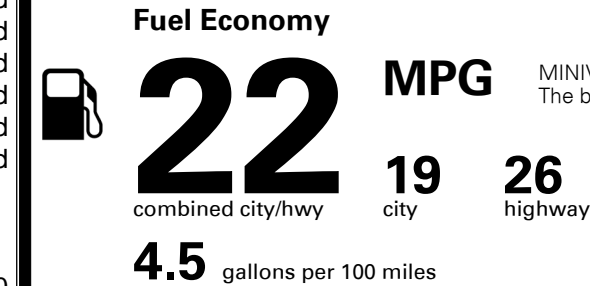

MSRP INCLUDING OPTIONS

\$ 36,320.00

INLAND FREIGHT AND HANDLING

\$ 1,395.00

TOTAL MANUFACTURER'S SUGGESTED RETAIL PRICE ▶

\$ 37,715.00

TOTAL ADDITIONAL WEIGHT: 11.4

*Additional terms and conditions apply.

EPA DOT Fuel Economy and Environment

Gasoline Vehicle

MINIVANS range from 20 to 48 MPG. The best vehicle rates 140 MPGe.

You spend
\$2,500
 more in fuel costs over 5 years compared to the average new vehicle.