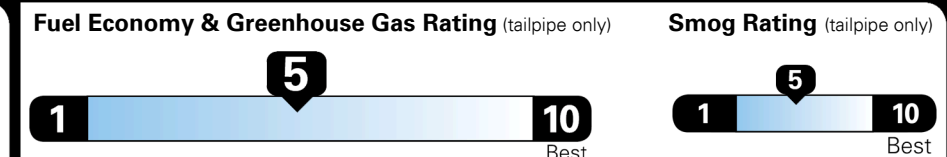

This vehicle emits 408 grams CO₂ per mile. The best emits 0 grams per mile (tailpipe only). Producing and distributing fuel also create emissions; learn more at fueleconomy.gov.

Actual results will vary for many reasons, including driving conditions and how you drive and maintain your vehicle. The average new vehicle gets 28 MPG and costs $9,750 to fuel over 5 years. Cost estimates are based on 15,000 miles per year at $ 3.60 per gallon. MPGe is miles per gasoline gallon equivalent. Vehicle emissions are a significant cause of climate change and smog.

fueleconomy.gov

Calculate personalized estimates and compare vehicles

GOVERNMENT 5-STAR SAFETY RATINGS

Overall Vehicle Score Not Rated

Based on the combined rating of frontal, side and rollover. Should ONLY be compared to other vehicles of similar size and weight.

Frontal Driver Not Rated

Crash Passenger Not Rated

Based on the risk of injury in a frontal impact. Should ONLY be compared to other vehicles of similar size and weight.

Side Front seat Not Rated

Crash Rear seat Not Rated

Star ratings based on the risk of injury in a side impact.

Rollover Not Rated

Star ratings based on the risk of rollover in a single-vehicle crash.

Star ratings range from 1 to 5 stars (★★★★★) with 5 being the highest.

Source: National Highway Traffic Safety Administration (NHTSA).

www.safercar.gov or 1-888-327-4236

Manufacturer's suggested retail price includes Manufacturer's recommended pre-delivery service. License and title fees, state and local taxes and other dealer installed options and accessories are not included in the manufacturer's suggested retail price.

PARTS CONTENT INFORMATION

FOR VEHICLES IN THIS CAR LINE U.S./CANADIAN PARTS CONTENT: 1 %

MAJOR SOURCES OF FOREIGN PARTS: KOREA: 95%

NOTE: PARTS CONTENT DOES NOT INCLUDE FINAL ASSEMBLY, DISTRIBUTION, OR OTHER NON-PARTS COSTS.

FOR THIS VEHICLE FINAL ASSEMBLY POINT: GWANGMYEONG, KOREA

COUNTRY OF ORIGIN

ENGINE: KOREA

TRANSMISSION: KOREA