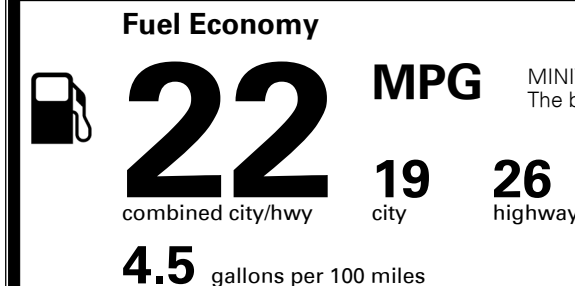

TOTAL ADDITIONAL WEIGHT: 11.8

EPA DOT Fuel Economy and Environment

Gasoline Vehicle

MINIVANS range from 20 to 48 MPG. The best vehicle rates 140 MPGe.

You spend \$2,500 more in fuel costs over 5 years compared to the average new vehicle.