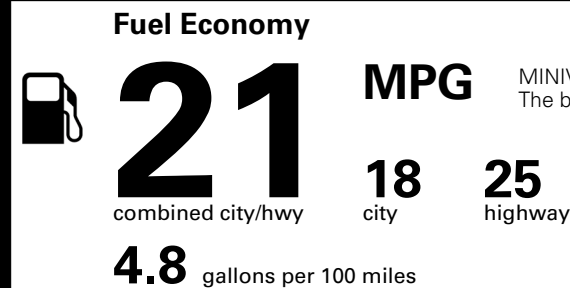

INLAND FREIGHT AND HANDLING

\$ 1,545.00

TOTAL MANUFACTURER'S SUGGESTED RETAIL PRICE ▶

\$ 44,870.00

TOTAL ADDITIONAL WEIGHT: 23.9

*Additional terms and conditions apply.

**Kia Connect may be currently unavailable for some Model Year 2022 and newer vehicles sold or purchased in Massachusetts; please see owners.kia.com for more information.

EPA DOT Fuel Economy and Environment

Gasoline Vehicle

MINIVANS range from 20 to 83 MPG. The best vehicle rates 146 MPGe.

You spend
\$3,250
 more in fuel costs
 over 5 years
 compared to the
 average new vehicle.