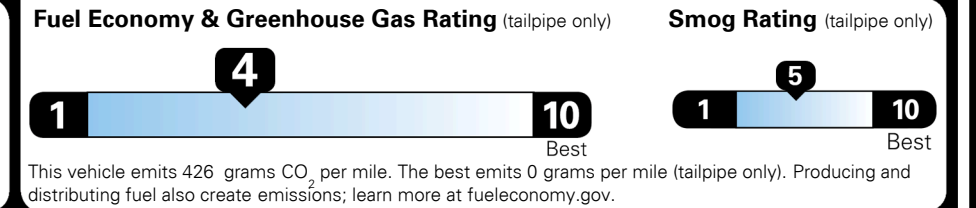

You spend
$3,000
more in fuel costs
over 5 years
compared to the
average new vehicle.

Annual fuel cost
$2,500