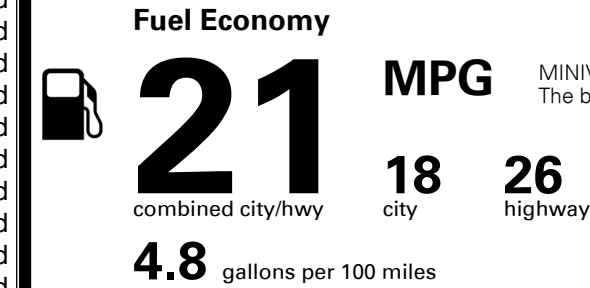

\$495.00
 Included
 \$265.00
 \$375.00

MSRP INCLUDING OPTIONS

\$ 42,135.00

INLAND FREIGHT AND HANDLING

\$ 1,435.00

TOTAL MANUFACTURER'S SUGGESTED RETAIL PRICE ▶

\$ 43,570.00

TOTAL ADDITIONAL WEIGHT: 12.8

EPA DOT Fuel Economy and Environment

Gasoline Vehicle

You spend
\$3,000
 more in fuel costs
 over 5 years
 compared to the
 average new vehicle.

Annual fuel cost
\$2,500

Actual results will vary for many reasons, including driving conditions and how you drive and maintain your vehicle. The average new vehicle gets 28 MPG and costs \$9,500 to fuel over 5 years. Cost estimates are based on 15,000 miles per year at \$ 3.50 per gallon. MPGe is miles per gasoline gallon equivalent. Vehicle emissions are a significant cause of climate change and smog.