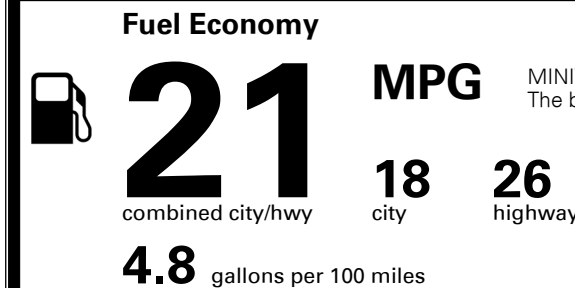

EPA DOT Fuel Economy and Environment

Gasoline Vehicle

MINIVANS range from 20 to 48 MPG. The best vehicle rates 140 MPGe.

You spend
$3,000
more in fuel costs
over 5 years
compared to the
average new vehicle.

Annual fuel cost
$2,500