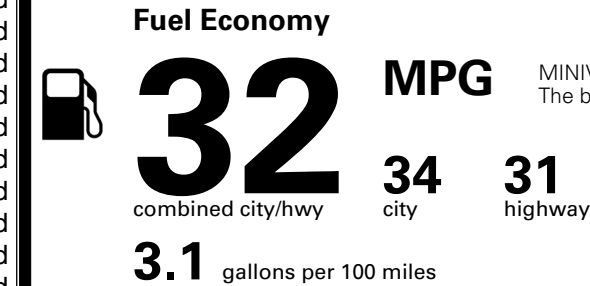

\$495.00
 \$120.00
 \$400.00
 \$285.00
 \$400.00

MSRP INCLUDING OPTIONS

\$ 45,290.00

INLAND FREIGHT AND HANDLING

\$ 1,545.00

TOTAL MANUFACTURER'S SUGGESTED RETAIL PRICE ▶

\$ 46,835.00

TOTAL ADDITIONAL WEIGHT: 25.1

EPA DOT Fuel Economy and Environment

Gasoline Vehicle

MINIVANS range from 20 to 83 MPG.
 The best vehicle rates 146 MPGe.

You save \$750
 in fuel costs
 over 5 years
 compared to the
 average new vehicle.