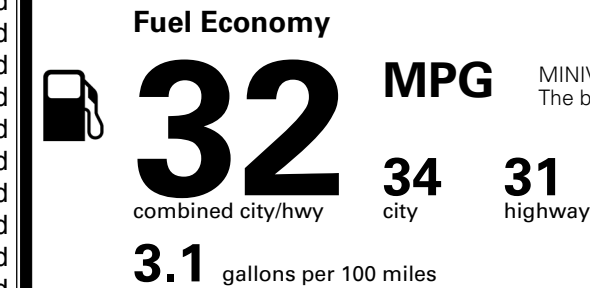

\$495.00
 \$285.00
 \$400.00

MSRP INCLUDING OPTIONS

\$ 44,370.00

INLAND FREIGHT AND HANDLING

\$ 1,495.00

TOTAL MANUFACTURER'S SUGGESTED RETAIL PRICE ▶

\$ 45,865.00

TOTAL ADDITIONAL WEIGHT: 11.5

EPA DOT Fuel Economy and Environment

Gasoline Vehicle

MINIVANS range from 20 to 83 MPG. The best vehicle rates 146 MPGe.

You save \$750
 in fuel costs over 5 years compared to the average new vehicle.

Annual fuel cost
\$1,550