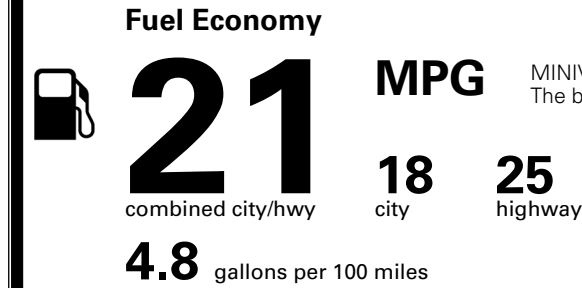

TOTAL ADDITIONAL WEIGHT: 12.6

\$ 51,490.00

Included
 Included
 Included
 Included
 Included
 Included
 Included
 Included
 Included

\$285.00
 \$65.00
 \$80.00

\$ 51,920.00

\$ 1,545.00

\$ 53,465.00

EPA DOT Fuel Economy and Environment