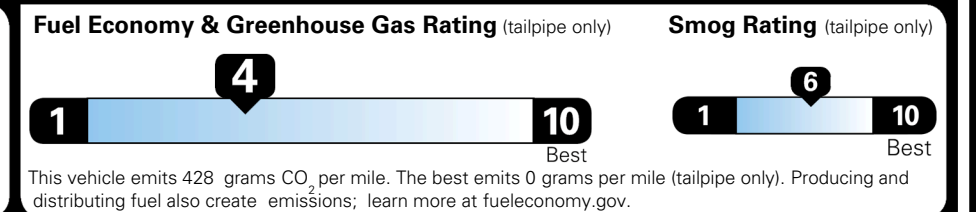

Gasoline Vehicle

You spend
$3,250
more in fuel costs
over 5 years
compared to the
average new vehicle.

Annual fuel cost
$2,350