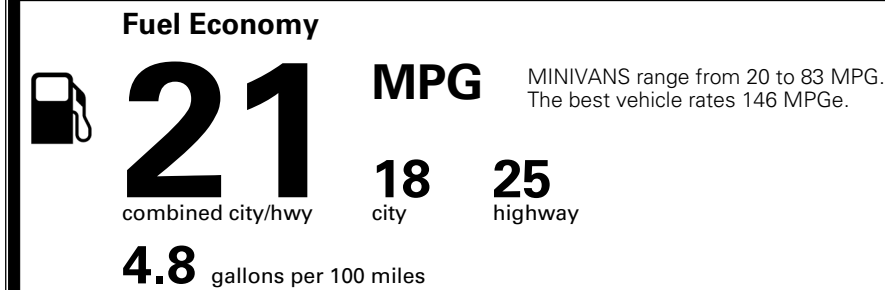

MSRP INCLUDING OPTIONS \$ 48,270.00

INLAND FREIGHT AND HANDLING \$ 1,495.00

TOTAL MANUFACTURER'S SUGGESTED RETAIL PRICE ▶ \$ 49,765.00

TOTAL ADDITIONAL WEIGHT: 12.8

EPA DOT Fuel Economy and Environment

Gasoline Vehicle