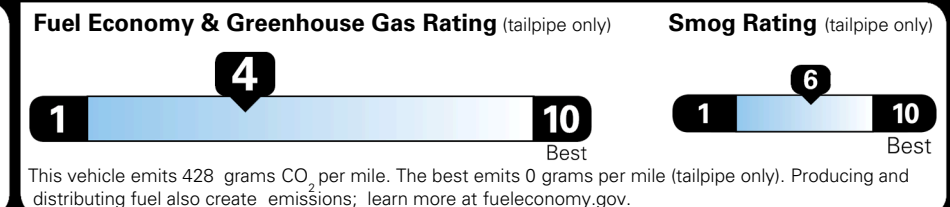

Actual results will vary for many reasons, including driving conditions and how you drive and maintain your vehicle. The average new vehicle gets 29 MPG and costs $8,500 to fuel over 5 years. Cost estimates are based on 15,000 miles per year at $ 3.30 per gallon. MPGe is miles per gasoline gallon equivalent. Vehicle emissions are a significant cause of climate change and smog.

fueleconomy.gov

Calculate personalized estimates and compare vehicles

GOVERNMENT 5-STAR SAFETY RATINGS

Overall Vehicle Score	Not Rated
Based on the combined rating of frontal, side and rollover. Should ONLY be compared to other vehicles of similar size and weight.	
Frontal	Driver ★ ★ ★ ★ ★
Crash	Passenger ★ ★ ★ ★
Based on the risk of injury in a frontal impact. Should ONLY be compared to other vehicles of similar size and weight.	
Side	Front seat Not Rated
Crash	Rear seat Not Rated
Star ratings based on the risk of injury in a side impact.	
Rollover	★ ★ ★ ★
Star ratings based on the risk of rollover in a single-vehicle crash.	

Star ratings range from 1 to 5 stars (★★★★★) with 5 being the highest. Source: National Highway Traffic Safety Administration (NHTSA). www.safercar.gov or 1-888-327-4236

Manufacturer's suggested retail price includes Manufacturer's recommended pre-delivery service. License and title fees, state and local taxes and other dealer installed options and accessories are not included in the manufacturer's suggested retail price.

PARTS CONTENT INFORMATION

FOR VEHICLES IN THIS CAR LINE U.S./CANADIAN PARTS CONTENT: 2 %

MAJOR SOURCES OF FOREIGN PARTS: KOREA: 95%

NOTE: PARTS CONTENT DOES NOT INCLUDE FINAL ASSEMBLY, DISTRIBUTION, OR OTHER NON-PARTS COSTS.

FOR THIS VEHICLE FINAL ASSEMBLY POINT: GWANGMYEONG, KOREA

COUNTRY OF ORIGIN ENGINE (MOTOR): KOREA
TRANSMISSION: KOREA

*Additional terms and conditions apply.
**Kia Connect may be currently unavailable for some Model Year 2022 and newer vehicles sold or purchased in Massachusetts; please see owners.kia.com for more information.
NOTE: When you purchase this vehicle, Kia America, Inc. collects personal information you provide to the dealership. For information on our collection and use of personal information and your rights, please see our Privacy Policy on www.kia.com.