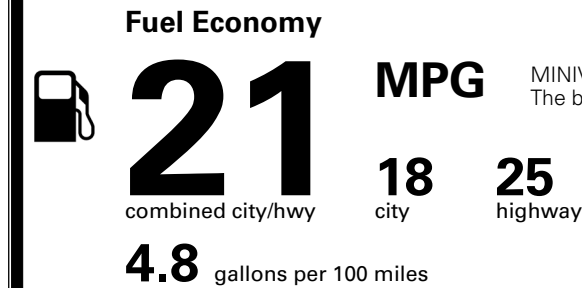

\$ 1,545.00

TOTAL MANUFACTURER'S SUGGESTED RETAIL PRICE ▶

\$ 54,020.00

*Additional terms and conditions apply.
 **Kia Connect may be currently unavailable for some Model Year 2022 and newer vehicles sold or purchased in Massachusetts; please see owners.kia.com for more information.
 NOTE: When you purchase this vehicle, Kia America, Inc. collects personal information you provide to the dealership. For information on our collection and use of personal information and your rights, please see our Privacy Policy on www.kia.com.

TOTAL ADDITIONAL WEIGHT: 24.4

EPA DOT Fuel Economy and Environment

Gasoline Vehicle

You spend
\$3,250
 more in fuel costs
 over 5 years
 compared to the
 average new vehicle.

Annual fuel cost
\$2,350

Actual results will vary for many reasons, including driving conditions and how you drive and maintain your vehicle. The average new vehicle gets 29 MPG and costs \$8,500 to fuel over 5 years. Cost estimates are based on 15,000 miles per year at \$ 3.30 per gallon. MPGe is miles per gasoline gallon equivalent. Vehicle emissions are a significant cause of climate change and smog.