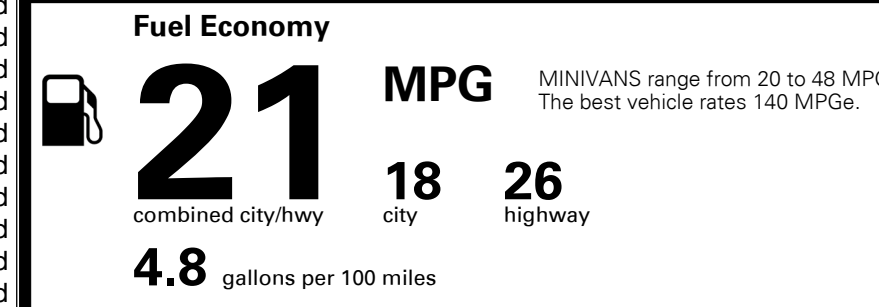

\$495.00
 Included
 \$295.00
 \$400.00
 \$125.00
 \$700.00

MSRP INCLUDING OPTIONS

\$ 52,915.00

INLAND FREIGHT AND HANDLING

\$ 1,435.00

TOTAL MANUFACTURER'S SUGGESTED RETAIL PRICE ▶

\$ 54,350.00

TOTAL ADDITIONAL WEIGHT: 54.8

EPA DOT Fuel Economy and Environment

Gasoline Vehicle

You spend
\$3,000
 more in fuel costs
 over 5 years
 compared to the
 average new vehicle.

Annual fuel cost
\$2,500

Actual results will vary for many reasons, including driving conditions and how you drive and maintain your vehicle. The average new vehicle gets 28 MPG and costs \$9,500 to fuel over 5 years. Cost estimates are based on 15,000 miles per year at \$ 3.50 per gallon. MPGe is miles per gasoline gallon equivalent. Vehicle emissions are a significant cause of climate change and smog.