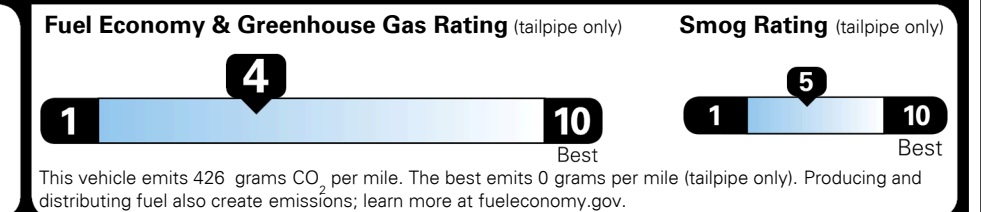

\$495.00
 Included
 \$295.00
 \$400.00
 \$125.00
 \$700.00

MSRP INCLUDING OPTIONS

\$ 52,915.00

INLAND FREIGHT AND HANDLING

\$ 1,435.00

TOTAL MANUFACTURER'S SUGGESTED RETAIL PRICE ▶

\$ 54,350.00

TOTAL ADDITIONAL WEIGHT: 54.8

EPA DOT Fuel Economy and Environment

Gasoline Vehicle

You spend
\$3,000
 more in fuel costs
 over 5 years
 compared to the
 average new vehicle.

Annual fuel cost
\$2,500

Actual results will vary for many reasons, including driving conditions and how you drive and maintain your vehicle. The average new vehicle gets 28 MPG and costs \$9,500 to fuel over 5 years. Cost estimates are based on 15,000 miles per year at \$ 3.50 per gallon. MPGe is miles per gasoline gallon equivalent. Vehicle emissions are a significant cause of climate change and smog.